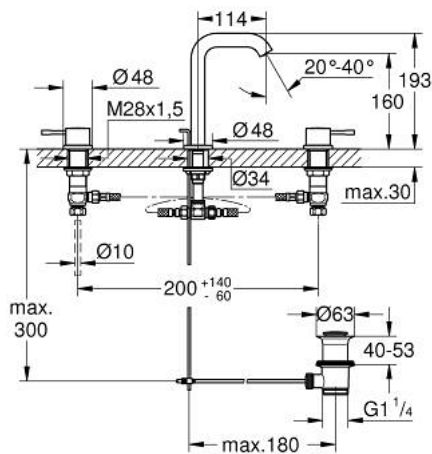

20 296 001 **ESSENCE THREE-HOLE BASIN MIXER 1/2"**
M-SIZE

PRODUCT DESCRIPTION

- Colour: chrome
- Metal lever
- Ceramic headparts 1/2", 90°
- GROHE LongLife finish
- GROHE EcoJoy - less water, perfect flow
- maximum flow rate (at 3 bar): 5 l/min
- GROHE AquaGuide adjustable mousseur
- Pop-up waste set 1 1/4"
- Pressure-proof, flexible connection hoses between spout and side valves
- min. recommended pressure 1.0 bar
- Union nut 1/2" x 10.5 mm

20 296 001 **ESSENCE THREE-HOLE BASIN MIXER 1/2"**
M-SIZE

SPARE PARTS, April 2024 – now

- 1: Handle pair (Spare part-nr. 48330000)
 - 2: Ceramic cartridge (Spare part-nr. 45882000)
 - 2.1: O-ring (18,2 x 1,7mm) (Spare part-nr. 0392400M)
 - 3: Ceramic cartridge (Spare part-nr. 45883000)
 - 3.1: O-ring (18,2 x 1,7mm) (Spare part-nr. 0392400M)
 - 4: Pop-up rod (Spare part-nr. 65196000)
 - 5: Flow control (Spare part-nr. 48270000)
 - 6: Fixing clamp (Spare part-nr. 6554100M)
 - 7: 1 1/4" waste set (Spare part-nr. 28910000)
 - 7.1: Plug (Spare part-nr. 07182000)
 - 7.2: Eccentric rod (Spare part-nr. 07052000)
 - 8: Coupling nut (1/2") (Spare part-nr. 1290100M)
 - 8.1: Fibre seal dia. Ø 18,5 x Ø 12 x 2 (Spare part-nr. 0138900M)
 - 9: Flexible connection hose (Spare part-nr. 45704000)
 - 10: Eccentric rod (Spare part-nr. 07341000)*
- * Optional accessories