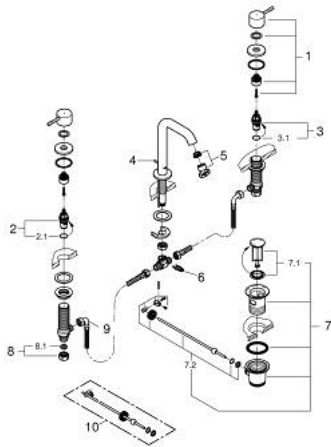

20 296 001 **ESSENCE THREE-HOLE BASIN MIXER 1/2"**
M-SIZE

PRODUCT DESCRIPTION

- Colour: chrome
- Metal lever
- Ceramic headparts 1/2", 90°
- GROHE LongLife finish
- GROHE EcoJoy - less water, perfect flow
- maximum flow rate (at 3 bar): 5 l/min
- GROHE AquaGuide adjustable mousseur
- Pop-up waste set 1 1/4"
- Pressure-proof, flexible connection hoses between spout and side valves
- min. recommended pressure 1.0 bar
- Union nut 1/2" x 10.5 mm

20 296 001 **ESSENCE THREE-HOLE BASIN MIXER 1/2"**
M-SIZE

SPARE PARTS, April 2024 – now

- 1: Handle pair (Spare part-nr. 48330000)
 - 2: Ceramic cartridge (Spare part-nr. 45882000)
 - 2.1: O-ring (18,2 x 1,7mm) (Spare part-nr. 0392400M)
 - 3: Ceramic cartridge (Spare part-nr. 45883000)
 - 3.1: O-ring (18,2 x 1,7mm) (Spare part-nr. 0392400M)
 - 4: Pop-up rod (Spare part-nr. 65196000)
 - 5: Flow control (Spare part-nr. 48270000)
 - 6: Fixing clamp (Spare part-nr. 6554100M)
 - 7: 1 1/4" waste set (Spare part-nr. 28910000)
 - 7.1: Plug (Spare part-nr. 07182000)
 - 7.2: Eccentric rod (Spare part-nr. 07052000)
 - 8: Coupling nut (1/2") (Spare part-nr. 1290100M)
 - 8.1: Fibre seal dia. Ø 18,5 x Ø 12 x 2 (Spare part-nr. 0138900M)
 - 9: Flexible connection hose (Spare part-nr. 45704000)
 - 10: Eccentric rod (Spare part-nr. 07341000)*
- * Optional accessories