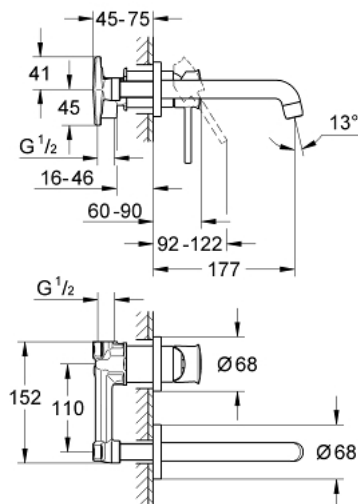

## 20 292 000 GROHE BAUCLASSIC TWO-HOLE BASIN MIXER

### PRODUCT DESCRIPTION

- Colour: chrome
- Wall mounted
- Consisting of:
  - set for final installation and concealed body
  - Metal lever
  - GROHE SmoothControl 35 mm ceramic cartridge
  - GROHE LongLife finish
  - mousseur
- Center distance 4 5/16" (110 mm)
- Projection 177 mm

### SPARE PARTS, June 2010 – now

1: lever (Spare part-nr. 46813000)

2: Flow control (Spare part-nr. 13928000)

3: Extension for Volume Control (Spare part-nr. 46627000)\*

\* Optional accessories