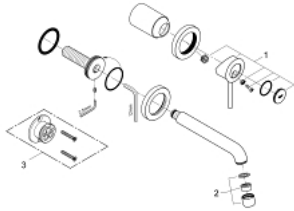

## 20 292 000 GROHE BAUCLASSIC TWO-HOLE BASIN MIXER

### PRODUCT DESCRIPTION

- Colour: chrome
- Wall mounted
- Consisting of:
  - set for final installation and concealed body
  - Metal lever
  - GROHE SmoothControl 35 mm ceramic cartridge
  - GROHE LongLife finish
  - mousseur
- Center distance 4 5/16" (110 mm)
- Projection 177 mm

### SPARE PARTS, June 2010 – now

1: lever (Spare part-nr. 46813000)

2: Flow control (Spare part-nr. 13928000)

3: Extension for Volume Control (Spare part-nr. 46627000)\*

\* Optional accessories