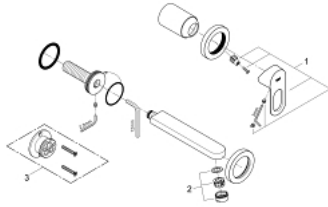

## 20 289 000 BAULoop TWO-HOLE BASIN MIXER

### PRODUCT DESCRIPTION

- Colour: chrome
- Wall mounted
- Consisting of:
  - set for final installation and concealed body
  - Metal lever
  - GROHE SmoothControl 35 mm ceramic cartridge
  - GROHE LongLife finish
  - mousseur
- Center distance 4 5/16" (110 mm)
- projection 171 mm