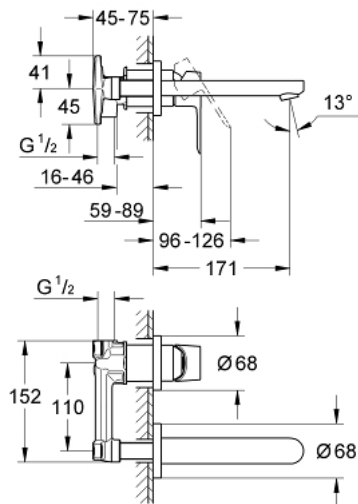

## 20 289 000 BAULoop TWO-HOLE BASIN MIXER

### PRODUCT DESCRIPTION

- Colour: chrome
- Wall mounted
- Consisting of:
  - set for final installation and concealed body
  - Metal lever
  - GROHE SmoothControl 35 mm ceramic cartridge
  - GROHE LongLife finish
  - mousseur
- Center distance 4 5/16" (110 mm)
- projection 171 mm

### SPARE PARTS, June 2010 – now

1: Lever (Spare part-nr. 46778000)

2: Flow control (Spare part-nr. 13929000)

3: Extension for Volume Control (Spare part-nr. 46627000)\*

\* Optional accessories