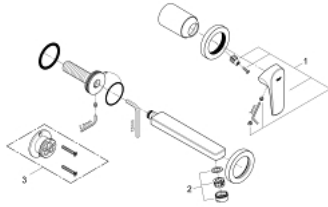

20 287 000 BAUFLOW TWO-HOLE BASIN MIXER

PRODUCT DESCRIPTION

- Colour: chrome
- Wall mounted
- Consisting of:
 - Set for final installation
 - Concealed body
 - Metal lever
- GROHE SmoothControl 35 mm ceramic cartridge
- GROHE LongLife finish
- mousseur
- Center distance 4 5/16" (110 mm)
- projection 166 mm

20 287 000 **BAUFLOW TWO-HOLE BASIN MIXER**

SPARE PARTS, June 2010 – now

1: lever (Spare part-nr. 46774000)

2: Flow control (Spare part-nr. 13929000)

3: Extension for Volume Control (Spare part-nr. 46627000)*