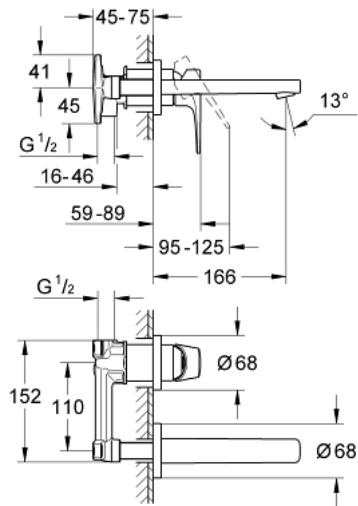

20 287 000 BAUFLOW TWO-HOLE BASIN MIXER

PRODUCT DESCRIPTION

- Colour: chrome
- Wall mounted
- Consisting of:
 - Set for final installation
 - Concealed body
 - Metal lever
- GROHE SmoothControl 35 mm ceramic cartridge
- GROHE LongLife finish
- mousseur
- Center distance 4 5/16" (110 mm)
- projection 166 mm

20 287 000 **BAUFLOW TWO-HOLE BASIN MIXER**

SPARE PARTS, June 2010 – now

1: lever (Spare part-nr. 46774000)

2: Flow control (Spare part-nr. 13929000)

3: Extension for Volume Control (Spare part-nr. 46627000)*