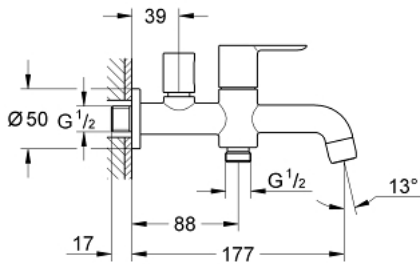

20 284 000 1/2" OUTLET VALVE (2 IN 1)

PRODUCT DESCRIPTION

- Colour: chrome
- Wall mounted
- metal lever for spout activation
- Ceramic headpart 1/2", 90°
- knob handle for outlet activation
- Shower outlet 1/2"
- mousseur
- GROHE LongLife finish

20 284 000 1/2" OUTLET VALVE (2 IN 1)

SPARE PARTS, June 2010 – now

1: Handle (Spare part-nr. 48142000)

1.1: Repl. handle connection kit (Spare part-nr. 45186000)

1.1.1: O-ring (18,2 x 1,7mm) (Spare part-nr. 0392400M)

2: Ceramic cartridge (Spare part-nr. 45882000)

2.1: O-ring (18,2 x 1,7mm) (Spare part-nr. 0392400M)

3: Flow control (Spare part-nr. 13928000)