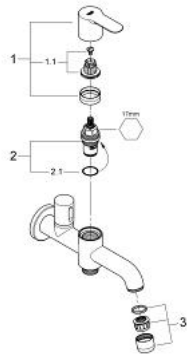

20 284 000 1/2" OUTLET VALVE (2 IN 1)

PRODUCT DESCRIPTION

- Colour: chrome
- Wall mounted
- metal lever for spout activation
- Ceramic headpart 1/2", 90°
- knob handle for outlet activation
- Shower outlet 1/2"
- mousseur
- GROHE LongLife finish

20 284 000 1/2" OUTLET VALVE (2 IN 1)

SPARE PARTS, June 2010 – now

1: Handle (Spare part-nr. 48142000)

1.1: Repl. handle connection kit (Spare part-nr. 45186000)

1.1.1: O-ring (18,2 x 1,7mm) (Spare part-nr. 0392400M)

2: Ceramic cartridge (Spare part-nr. 45882000)

2.1: O-ring (18,2 x 1,7mm) (Spare part-nr. 0392400M)

3: Flow control (Spare part-nr. 13928000)