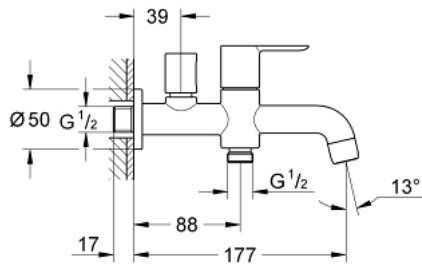

20 283 000 BAULOOP 1/2" OUTLET VALVE (2 IN 1)

PRODUCT DESCRIPTION

- Colour: chrome
- Wall mounted
- metal lever for spout activation
- Ceramic headpart 1/2", 90°
- knob handle for outlet activation
- Shower outlet 1/2"
- mousseur
- GROHE LongLife finish

20 283 000 BAULOOP 1/2" OUTLET VALVE (2 IN 1)

SPARE PARTS, June 2010 – now

1: Handle (Spare part-nr. 48121000)

1.1: Repl. handle connection kit (Spare part-nr. 45186000)

1.1.1: O-ring (18,2 x 1,7mm) (Spare part-nr. 0392400M)

2: Ceramic cartridge (Spare part-nr. 45882000)

2.1: O-ring (18,2 x 1,7mm) (Spare part-nr. 0392400M)

3: Flow control (Spare part-nr. 13928000)