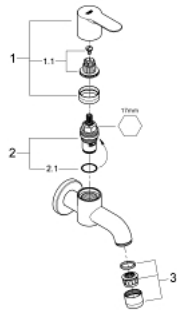

20 238 000 **BAUEDGE BIBTAP 1/2"**

**PRODUCT DESCRIPTION**

- Colour: chrome
- Wall mounted
- Metal lever
- Ceramic headpart &#160;1/2", 90°
- mousseur
- GROHE LongLife finish

## 20 238 000 BAUEDGE BIBTAP 1/2"

### SPARE PARTS, June 2010 – now

1: Handle (Spare part-nr. 48142000)

1.1: Repl. handle connection kit (Spare part-nr. 45186000)

1.1.1: O-ring (18,2 x 1,7mm) (Spare part-nr. 0392400M)

2: Ceramic cartridge (Spare part-nr. 45882000)

2.1: O-ring (18,2 x 1,7mm) (Spare part-nr. 0392400M)

3: Flow control (Spare part-nr. 13928000)