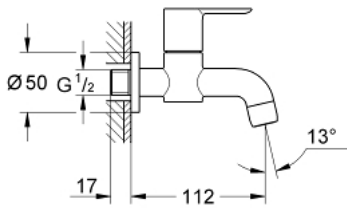

20 238 000 **BAUEDGE BIBTAP 1/2"**

**PRODUCT DESCRIPTION**

- Colour: chrome
- Wall mounted
- Metal lever
- Ceramic headpart &#160;1/2", 90°
- mousseur
- GROHE LongLife finish

### SPARE PARTS, June 2010 – now

1: Handle (Spare part-nr. 48142000)

1.1: Repl. handle connection kit (Spare part-nr. 45186000)

1.1.1: O-ring (18,2 x 1,7mm) (Spare part-nr. 0392400M)

2: Ceramic cartridge (Spare part-nr. 45882000)

2.1: O-ring (18,2 x 1,7mm) (Spare part-nr. 0392400M)

3: Flow control (Spare part-nr. 13928000)