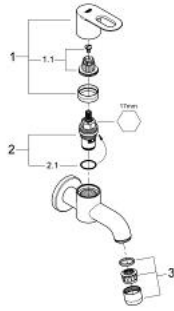

20 237 000 **BAULOOB BIBTAP 1/2"**

**PRODUCT DESCRIPTION**

- Colour: chrome
- Wall mounted
- Metal lever
- Ceramic headpart 1/2", 90°
- mousseur
- GROHE LongLife finish

## 20 237 000 BAULOOP BIBTAP 1/2"

### SPARE PARTS, June 2010 – now

1: Handle (Spare part-nr. 48121000)

1.1: Repl. handle connection kit (Spare part-nr. 45186000)

1.1.1: O-ring (18,2 x 1,7mm) (Spare part-nr. 0392400M)

2: Ceramic cartridge (Spare part-nr. 45882000)

2.1: O-ring (18,2 x 1,7mm) (Spare part-nr. 0392400M)

3: Flow control (Spare part-nr. 13928000)