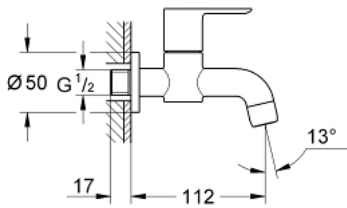

20 237 000 **BAULOOB BIBTAP 1/2"**

**PRODUCT DESCRIPTION**

- Colour: chrome
- Wall mounted
- Metal lever
- Ceramic headpart 1/2", 90°
- mousseur
- GROHE LongLife finish

### SPARE PARTS, June 2010 – now

1: Handle (Spare part-nr. 48121000)

1.1: Repl. handle connection kit (Spare part-nr. 45186000)

1.1.1: O-ring (18,2 x 1,7mm) (Spare part-nr. 0392400M)

2: Ceramic cartridge (Spare part-nr. 45882000)

2.1: O-ring (18,2 x 1,7mm) (Spare part-nr. 0392400M)

3: Flow control (Spare part-nr. 13928000)