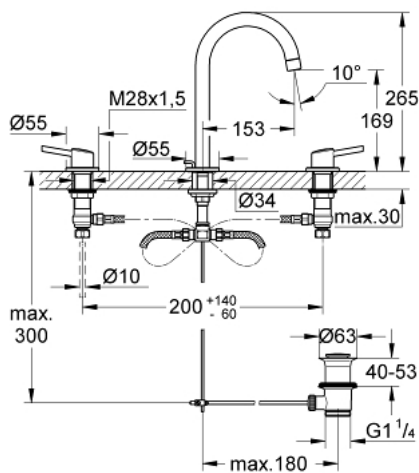

20 216 001 **CONCETTO THREE-HOLE BASIN MIXER 1/2"**
L-SIZE

PRODUCT DESCRIPTION

- Colour: chrome
- Ceramic headpart 160;1/2", 90°
- GROHE LongLife finish
- GROHE FastFixation installation system with centering support
- Spout with mousseur
- Pop-up waste set 1 1/4"
- pressure-proof, flexible connection hoses between middle-body and side valves
- Union nut with 10.5-mm drilling

20 216 001 **CONCETTO THREE-HOLE BASIN MIXER 1/2"**
L-SIZE

SPARE PARTS, February 2019 – now

- 1: Handle pair (Spare part-nr. 48310000)
 - 2: Ceramic cartridge (Spare part-nr. 45882000)
 - 2.1: O-ring (18,2 x 1,7mm) (Spare part-nr. 0392400M)
 - 3: Ceramic cartridge (Spare part-nr. 45883000)
 - 3.1: O-ring (18,2 x 1,7mm) (Spare part-nr. 0392400M)
 - 4: Coupling nut (1/2") (Spare part-nr. 1290100M)
 - 4.1: Fibre seal dia. Ø 18,5 x Ø 12 x 2 (Spare part-nr. 0138900M)
 - 5: Flow control (Spare part-nr. 06574000)
 - 6: Pop-up rod (Spare part-nr. 65196000)
 - 7: Fixing clamp (Spare part-nr. 6554100M)
 - 8: 1 1/4" waste set (Spare part-nr. 28910000)
 - 8.1: Plug (Spare part-nr. 07182000)
 - 8.2: Eccentric rod (Spare part-nr. 07052000)
 - 9: Flexible connection hose (Spare part-nr. 45704000)
 - 10: Coupling nut (1/2" x 14.5mm) (Spare part-nr. 1290200M)*
 - 11: Eccentric rod (Spare part-nr. 07341000)*
- * Optional accessories