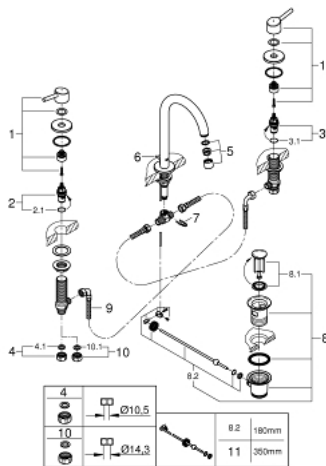

20 216 001 **CONCETTO THREE-HOLE BASIN MIXER 1/2"**
L-SIZE

PRODUCT DESCRIPTION

- Colour: chrome
- Ceramic headpart 160;1/2", 90°
- GROHE LongLife finish
- GROHE FastFixation installation system with centering support
- Spout with mousseur
- Pop-up waste set 1 1/4"
- pressure-proof, flexible connection hoses between middle-body and side valves
- Union nut with 10.5-mm drilling

20 216 001 **CONCETTO THREE-HOLE BASIN MIXER 1/2"**
L-SIZE

SPARE PARTS, February 2019 – now

- 1: Handle pair (Spare part-nr. 48310000)
 - 2: Ceramic cartridge (Spare part-nr. 45882000)
 - 2.1: O-ring (18,2 x 1,7mm) (Spare part-nr. 0392400M)
 - 3: Ceramic cartridge (Spare part-nr. 45883000)
 - 3.1: O-ring (18,2 x 1,7mm) (Spare part-nr. 0392400M)
 - 4: Coupling nut (1/2") (Spare part-nr. 1290100M)
 - 4.1: Fibre seal dia. Ø 18,5 x Ø 12 x 2 (Spare part-nr. 0138900M)
 - 5: Flow control (Spare part-nr. 06574000)
 - 6: Pop-up rod (Spare part-nr. 65196000)
 - 7: Fixing clamp (Spare part-nr. 6554100M)
 - 8: 1 1/4" waste set (Spare part-nr. 28910000)
 - 8.1: Plug (Spare part-nr. 07182000)
 - 8.2: Eccentric rod (Spare part-nr. 07052000)
 - 9: Flexible connection hose (Spare part-nr. 45704000)
 - 10: Coupling nut (1/2" x 14.5mm) (Spare part-nr. 1290200M)*
 - 11: Eccentric rod (Spare part-nr. 07341000)*
- * Optional accessories