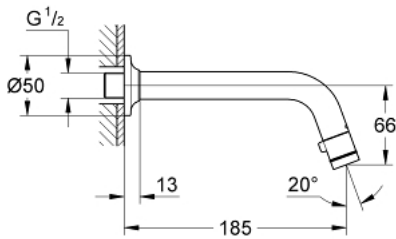

20 203 000 UNIVERSAL WALL-MOUNTED TAP 1/2"

PRODUCT DESCRIPTION

- Colour: chrome
- Flow-stop mousseur
- Ceramic disk headpart
- connection thread 1/2"
- GROHE LongLife finish
- GROHE EcoJoy - less water, perfect flow
- maximum flow rate (at 3 bar): 5 l/min
- Projection 185 mm

20 203 000 UNIVERSAL WALL-MOUNTED TAP 1/2"

SPARE PARTS, January 2010 – now

1: Handle (Spare part-nr. 48041000)

1.1: Flow control (Spare part-nr. 13998000)

2: Cartridge (Spare part-nr. 48042000)