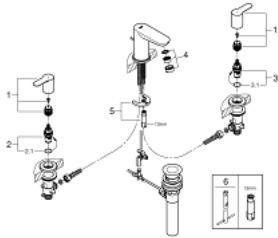

20 197 000 BAUEDGE THREE-HOLE BASIN MIXER 1/2"

SPARE PARTS, November 2019 – now

- 1: Handle pair (Spare part-nr. 48322000)
- 2: Ceramic cartridge (Spare part-nr. 45882000)
- 2.1: O-ring (18,2 x 1,7mm) (Spare part-nr. 0392400M)
- 3: Ceramic cartridge (Spare part-nr. 45883000)
- 3.1: O-ring (18,2 x 1,7mm) (Spare part-nr. 0392400M)
- 4: Flow control (Spare part-nr. 13929000)
- 5: Shank mounting kit (Spare part-nr. 46671000)
- 6: Mounting wrench (Spare part-nr. 19017000)*