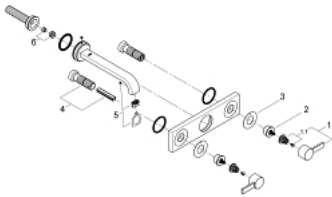

20 193 000 **ALLURE THREE-HOLE BASIN MIXER 1/2"**
M-SIZE

PRODUCT DESCRIPTION

- Colour: chrome
- Wall mounted
- Without concealed body
- for use with rough-in set 29 025 002
- with lever handles
- with metal plate
- Valves hot/cold with ceramic headparts 1/2" - 90°
- GROHE LongLife finish
- flow limiter 8 l/min.
- Spout with mousseur
- Centre distance 200 mm
- projection 220 mm

20 193 000 **ALLURE THREE-HOLE BASIN MIXER 1/2"**
M-SIZE

SPARE PARTS, September 2009 – now

- 1: Handle (Spare part-nr. 48043000)
- 1.1: Repl. handle connection kit (Spare part-nr. 45186000)
 - 1.1.1: O-ring (18,2 x 1,7mm) (Spare part-nr. 0392400M)
- 2: Extension for spindle (Spare part-nr. 48044000)
- 3: Sealing washer (Spare part-nr. 48046000)
- 4: Extension kit (3 1/8") (Spare part-nr. 45202000)
- 5: Flow control (Spare part-nr. 13220000)
- 6: Flow limiter (Spare part-nr. 46324000)