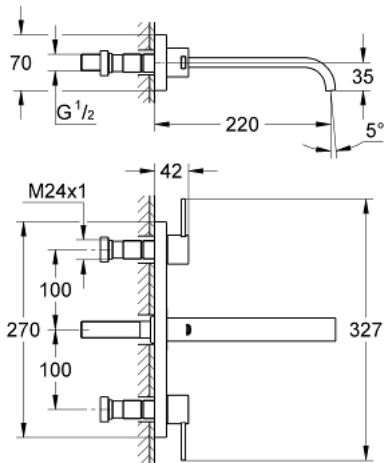

20 193 000 **ALLURE THREE-HOLE BASIN MIXER 1/2"**
M-SIZE

PRODUCT DESCRIPTION

- Colour: chrome
- Wall mounted
- Without concealed body
- for use with rough-in set 29 025 002
- with lever handles
- with metal plate
- Valves hot/cold with ceramic headparts 1/2" - 90°
- GROHE LongLife finish
- flow limiter 8 l/min.
- Spout with mousseur
- Centre distance 200 mm
- projection 220 mm

20 193 000 **ALLURE THREE-HOLE BASIN MIXER 1/2"**
M-SIZE

SPARE PARTS, September 2009 – now

- 1: Handle (Spare part-nr. 48043000)
- 1.1: Repl. handle connection kit (Spare part-nr. 45186000)
 - 1.1.1: O-ring (18,2 x 1,7mm) (Spare part-nr. 0392400M)
- 2: Extension for spindle (Spare part-nr. 48044000)
- 3: Sealing washer (Spare part-nr. 48046000)
- 4: Extension kit (3 1/8") (Spare part-nr. 45202000)
- 5: Flow control (Spare part-nr. 13220000)
- 6: Flow limiter (Spare part-nr. 46324000)