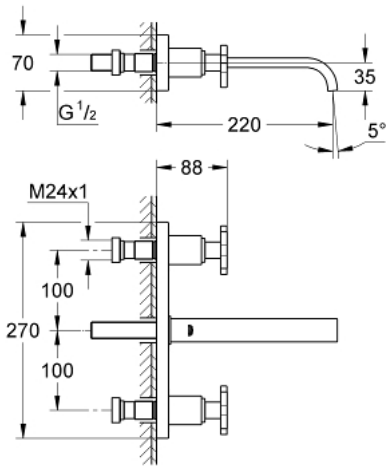

20 192 000 **ALLURE THREE-HOLE BASIN MIXER 1/2"**  
**M-SIZE**

**PRODUCT DESCRIPTION**

- Colour: chrome
- Wall mounted
- Without concealed body
- Set for final installation for
- &#160;32 706 000
- with metal plate
- valves hot/cold with headparts 1/2" - 180°
- GROHE LongLife finish
- flow limiter 8 l/min.
- Spout with mousseur
- Centre distance 200 mm
- projection 220 mm

20 192 000 **ALLURE THREE-HOLE BASIN MIXER 1/2"**  
**M-SIZE**

**SPARE PARTS**, September 2009 – now

- 1: Handle (Spare part-nr. 46611000)
- 1.1: Repl. handle connection kit (Spare part-nr. 45605000)
- 2: Extension for spindle (Spare part-nr. 45607000)
- 3: Sealing washer (Spare part-nr. 48046000)
- 4: Extension kit (3 1/8") (Spare part-nr. 45202000)
- 5: Flow control (Spare part-nr. 13220000)
- 6: Flow limiter (Spare part-nr. 46324000)