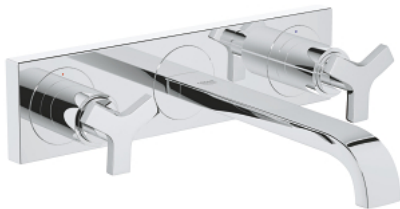

20 192 000 **ALLURE THREE-HOLE BASIN MIXER 1/2"**  
**M-SIZE**

**PRODUCT DESCRIPTION**

- Colour: chrome
- Wall mounted
- Without concealed body
- Set for final installation for
- &#160;32 706 000
- with metal plate
- valves hot/cold with headparts 1/2" - 180°
- GROHE LongLife finish
- flow limiter 8 l/min.
- Spout with mousseur
- Centre distance 200 mm
- projection 220 mm

20 192 000 **ALLURE THREE-HOLE BASIN MIXER 1/2"**  
**M-SIZE**

**SPARE PARTS**, September 2009 – now

- 1: Handle (Spare part-nr. 46611000)
- 1.1: Repl. handle connection kit (Spare part-nr. 45605000)
- 2: Extension for spindle (Spare part-nr. 45607000)
- 3: Sealing washer (Spare part-nr. 48046000)
- 4: Extension kit (3 1/8") (Spare part-nr. 45202000)
- 5: Flow control (Spare part-nr. 13220000)
- 6: Flow limiter (Spare part-nr. 46324000)