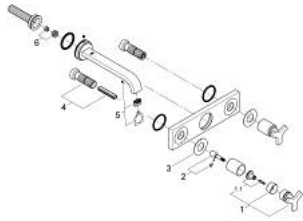

20 192 000 **ALLURE THREE-HOLE BASIN MIXER 1/2"**  
**M-SIZE**

**PRODUCT DESCRIPTION**

- Colour: chrome
- Wall mounted
- Without concealed body
- Set for final installation for
- &#160;32 706 000
- with metal plate
- valves hot/cold with headparts 1/2" - 180°
- GROHE LongLife finish
- flow limiter 8 l/min.
- Spout with mousseur
- Centre distance 200 mm
- projection 220 mm

20 192 000 **ALLURE THREE-HOLE BASIN MIXER 1/2"**  
**M-SIZE**

**SPARE PARTS**, September 2009 – now

- 1: Handle (Spare part-nr. 46611000)
- 1.1: Repl. handle connection kit (Spare part-nr. 45605000)
- 2: Extension for spindle (Spare part-nr. 45607000)
- 3: Sealing washer (Spare part-nr. 48046000)
- 4: Extension kit (3 1/8") (Spare part-nr. 45202000)
- 5: Flow control (Spare part-nr. 13220000)
- 6: Flow limiter (Spare part-nr. 46324000)