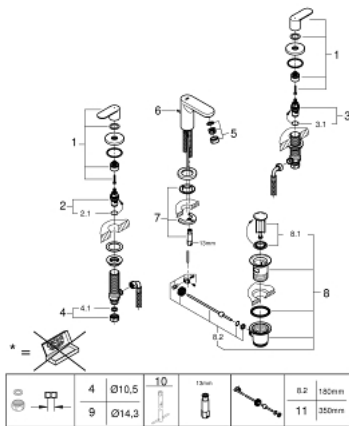

20 187 000 EUROSMART COSMOPOLITAN THREE-HOLE BASIN MIXER 1/2" S-SIZE

SPARE PARTS, August 2019 – now

- 1: Handle pair (Spare part-nr. 48306000)
 - 2: Ceramic cartridge (Spare part-nr. 45882000)
 - 2.1: O-ring (18,2 x 1,7mm) (Spare part-nr. 0392400M)
 - 3: Ceramic cartridge (Spare part-nr. 45883000)
 - 3.1: O-ring (18,2 x 1,7mm) (Spare part-nr. 0392400M)
 - 4: Coupling nut (1/2") (Spare part-nr. 1290100M)
 - 4.1: Fibre seal dia. Ø 18,5 x Ø 12 x 2 (Spare part-nr. 0138900M)
 - 5: Flow control (Spare part-nr. 13929000)
 - 6: Pop-up rod (Spare part-nr. 46739000)
 - 7: Shank mounting kit (Spare part-nr. 46671000)
 - 8: 1 1/4" waste set (Spare part-nr. 28910000)
 - 8.1: Plug (Spare part-nr. 07182000)
 - 8.2: Eccentric rod (Spare part-nr. 07052000)
 - 9: Coupling nut (1/2" x 14.5mm) (Spare part-nr. 1290200M)*
 - 10: Mounting wrench (Spare part-nr. 19017000)*
 - 11: Eccentric rod (Spare part-nr. 07341000)*
- * Optional accessories