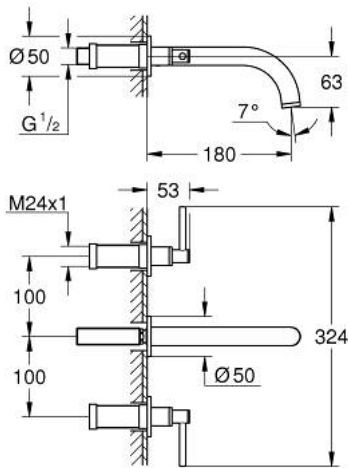

## 20 169 AL3 ATRIO THREE-HOLE BASIN MIXER 1/2" S-SIZE

### PRODUCT DESCRIPTION

- Colour: Brushed hard graphite
- Wall mounted
- for use with rough-in set 29 025 002
- Without concealed body
- Valves hot/cold with ceramic headparts 1/2" - 90°
- GROHE LongLife finish
- GROHE EcoJoy 5.7 l/min laminar mousseur
- Centre distance 200 mm
- 7 1/16" (180 mm) spout reach
- with lever handles
- Two different sets of caps included. One set with "H" and "C" marking, one set without marking.

## 20 169 AL3 ATRIO THREE-HOLE BASIN MIXER 1/2" S-SIZE

**SPARE PARTS**, April 2017 – now

- 1: Extension for spindle (Spare part-nr. 45988000)
- 2: Lever Handles (Spare part-nr. 18027AL3)
- 3: Flow straightener (Spare part-nr. 48408000)