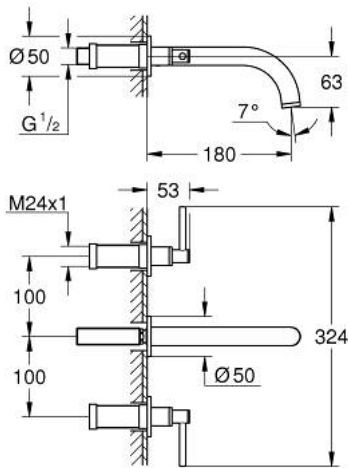

20 169 AL3 ATRIO THREE-HOLE BASIN MIXER 1/2" S-SIZE

PRODUCT DESCRIPTION

- Colour: Brushed hard graphite
- Wall mounted
- for use with rough-in set 29 025 002
- Without concealed body
- Valves hot/cold with ceramic headparts 1/2" - 90°
- GROHE LongLife finish
- 5.7 l/min laminar mousseur
- Centre distance 200 mm
- $7 1/16"$ (180 mm) spout reach
- with lever handles
- Two different sets of caps included. One set with "H" and "C" marking, one set without marking.

20 169 AL3 ATRIO THREE-HOLE BASIN MIXER 1/2" S-SIZE

SPARE PARTS, April 2017 – now

1: Extension for spindle (Spare part-nr. 45988000)

2: Lever Handles (Spare part-nr. 18027AL3)

3: Flow straightener (Spare part-nr. 48408000)