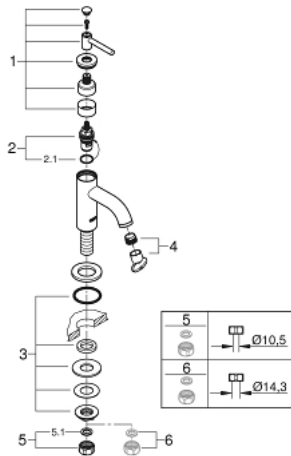

20 021 003 **ATRIO PILLAR TAP 1/2"**
XS-SIZE

PRODUCT DESCRIPTION

- Colour: chrome
- Headpart 1/2" - 90°
- GROHE LongLife finish
- 5.7 l/min laminar mousseur
- Rapid installation system
- mousseur
- fixed spout
- with lever handle

20 021 003 **ATRIO PILLAR TAP 1/2"**
XS-SIZE

SPARE PARTS, April 2017 – now

- 1: Lever Handles (Spare part-nr. 18027003)
- 2: Ceramic cartridge (Spare part-nr. 45882000)
- 2.1: O-ring (18,2 x 1,7mm) (Spare part-nr. 0392400M)
- 3: Shank mounting kit (Spare part-nr. 45004000)
- 4: Flow straightener (Spare part-nr. 48408000)
- 5: Coupling nut (1/2") (Spare part-nr. 1290100M)
- 5.1: Fibre seal dia. Ø 18,5 x Ø 12 x 2 (Spare part-nr. 0138900M)
- 6: Coupling nut (1/2" x 14.5mm) (Spare part-nr. 1290200M)*