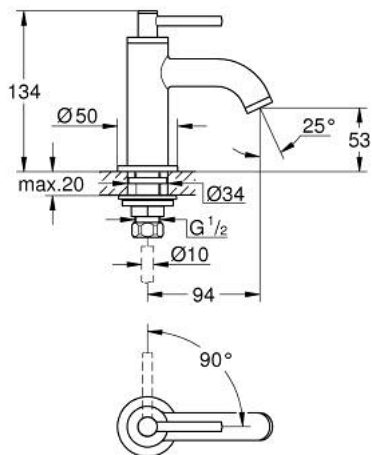

20 021 003 **ATRIO PILLAR TAP 1/2"**
XS-SIZE

PRODUCT DESCRIPTION

- Colour: chrome
- Headpart 1/2" - 90°
- GROHE LongLife finish
- 5.7 l/min laminar mousseur
- Rapid installation system
- mousseur
- fixed spout
- with lever handle

20 021 003 **ATRIO PILLAR TAP 1/2"**
XS-SIZE

SPARE PARTS, April 2017 – now

- 1: Lever Handles (Spare part-nr. 18027003)
- 2: Ceramic cartridge (Spare part-nr. 45882000)
- 2.1: O-ring (18,2 x 1,7mm) (Spare part-nr. 0392400M)
- 3: Shank mounting kit (Spare part-nr. 45004000)
- 4: Flow straightener (Spare part-nr. 48408000)
- 5: Coupling nut (1/2") (Spare part-nr. 1290100M)
- 5.1: Fibre seal dia. Ø 18,5 x Ø 12 x 2 (Spare part-nr. 0138900M)
- 6: Coupling nut (1/2" x 14.5mm) (Spare part-nr. 1290200M)*