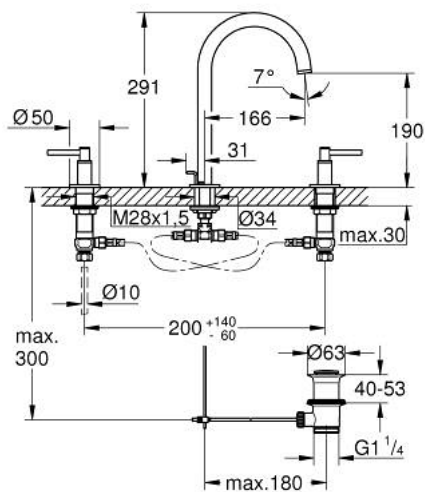

20 009 AL3 ATRIO THREE-HOLE BASIN MIXER 1/2" M-SIZE

PRODUCT DESCRIPTION

- Colour: Brushed hard graphite
- Ceramic headparts 1/2", 90°
- GROHE LongLife finish
- GROHE EcoJoy 5.7 l/min laminar mousseur
- Swivel tubular spout with mousseur and stop limiter
- Pop-up waste set 1 1/4"
- flexible connection hoses between spout and side valves
- with lever handles
- Two different sets of caps included. One set with "H" and "C" marking, one set without marking.

20 009 AL3 ATRIO THREE-HOLE BASIN MIXER 1/2" M-SIZE

SPARE PARTS, April 2017 – now

- 1: Lever Handles (Spare part-nr. 18027AL3)
- 2: Ceramic cartridge (Spare part-nr. 45882000)
- 2.1: O-ring (18,2 x 1,7mm) (Spare part-nr. 0392400M)
- 3: Ceramic cartridge (Spare part-nr. 45883000)
- 3.1: O-ring (18,2 x 1,7mm) (Spare part-nr. 0392400M)
- 4: Coupling nut (1/2") (Spare part-nr. 1290100M)
- 4.1: Fibre seal dia. $\varnothing 18,5 \times \varnothing 12 \times 2$ (Spare part-nr. 0138900M)
- 5: Safety ring (Spare part-nr. 4826600M)
- 6: Flow straightener (Spare part-nr. 48408000)
- 7: Sealing washer (Spare part-nr. 0128500M)
- 8: Pop-up rod (Spare part-nr. 65196AL0)
- 9: Fixing clamp (Spare part-nr. 6554100M)
- 10: Flexible connection hose (Spare part-nr. 45704000)
- 11: 1 1/4" waste set (Spare part-nr. 28910AL0)
- 11.1: Plug (Spare part-nr. 07182AL0)
- 11.2: Eccentric rod (Spare part-nr. 07052000)
- 12: Coupling nut (1/2" x 14.5mm) (Spare part-nr. 1290200M)*
- 13: Eccentric rod (Spare part-nr. 07341000)*