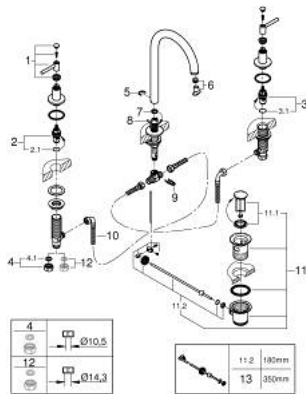

20 009 AL3 ATRIO THREE-HOLE BASIN MIXER 1/2" M-SIZE

PRODUCT DESCRIPTION

- Colour: Brushed hard graphite
- Ceramic headparts 1/2", 90°
- GROHE LongLife finish
- GROHE EcoJoy 5.7 l/min laminar mousseur
- Swivel tubular spout with mousseur and stop limiter
- Pop-up waste set 1 1/4"
- flexible connection hoses between spout and side valves
- with lever handles
- Two different sets of caps included. One set with "H" and "C" marking, one set without marking.

20 009 AL3 ATRIO THREE-HOLE BASIN MIXER 1/2" M-SIZE

SPARE PARTS, April 2017 – now

- 1: Lever Handles (Spare part-nr. 18027AL3)
- 2: Ceramic cartridge (Spare part-nr. 45882000)
- 2.1: O-ring (18,2 x 1,7mm) (Spare part-nr. 0392400M)
- 3: Ceramic cartridge (Spare part-nr. 45883000)
- 3.1: O-ring (18,2 x 1,7mm) (Spare part-nr. 0392400M)
- 4: Coupling nut (1/2") (Spare part-nr. 1290100M)
- 4.1: Fibre seal dia. $\varnothing 18,5 \times \varnothing 12 \times 2$ (Spare part-nr. 0138900M)
- 5: Safety ring (Spare part-nr. 4826600M)
- 6: Flow straightener (Spare part-nr. 48408000)
- 7: Sealing washer (Spare part-nr. 0128500M)
- 8: Pop-up rod (Spare part-nr. 65196AL0)
- 9: Fixing clamp (Spare part-nr. 6554100M)
- 10: Flexible connection hose (Spare part-nr. 45704000)
- 11: 1 1/4" waste set (Spare part-nr. 28910AL0)
- 11.1: Plug (Spare part-nr. 07182AL0)
- 11.2: Eccentric rod (Spare part-nr. 07052000)
- 12: Coupling nut (1/2" x 14.5mm) (Spare part-nr. 1290200M)*
- 13: Eccentric rod (Spare part-nr. 07341000)*