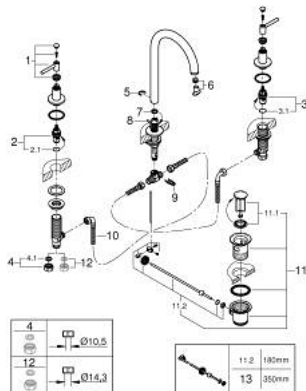

20 009 003 **ATRIO THREE-HOLE BASIN MIXER 1/2"**
M-SIZE

SPARE PARTS, April 2017 – now

- 1: Lever Handles (Spare part-nr. 18027003)
- 2: Ceramic cartridge (Spare part-nr. 45882000)
- 2.1: O-ring (18,2 x 1,7mm) (Spare part-nr. 0392400M)
- 3: Ceramic cartridge (Spare part-nr. 45883000)
- 3.1: O-ring (18,2 x 1,7mm) (Spare part-nr. 0392400M)
- 4: Coupling nut (1/2") (Spare part-nr. 1290100M)
- 4.1: Fibre seal dia. Ø 18,5 x Ø 12 x 2 (Spare part-nr. 0138900M)
- 5: Safety ring (Spare part-nr. 4826600M)
- 6: Flow straightener (Spare part-nr. 48408000)
- 7: Sealing washer (Spare part-nr. 0128500M)
- 8: Pop-up rod (Spare part-nr. 65196000)
- 9: Fixing clamp (Spare part-nr. 6554100M)
- 10: Flexible connection hose (Spare part-nr. 45704000)
- 11: 1 1/4" waste set (Spare part-nr. 28910000)
- 11.1: Plug (Spare part-nr. 07182000)
- 11.2: Eccentric rod (Spare part-nr. 07052000)
- 12: Coupling nut (1/2" x 14.5mm) (Spare part-nr. 1290200M)*
- 13: Eccentric rod (Spare part-nr. 07341000)*