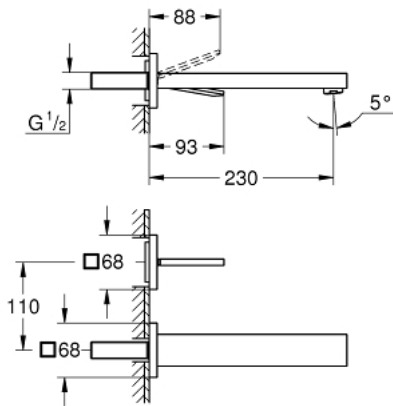

19 998 000 **EUROCUBE JOY TWO-HOLE BASIN MIXER**  
**L-SIZE**

**PRODUCT DESCRIPTION**

- Colour: chrome
- Wall mounted
- trim set for use with rough-in set 23 429 000
- Without concealed body
- GROHE LongLife finish
- GROHE EcoJoy - less water, perfect flow
- maximum flow rate (at 3 bar): 5 l/min
- Center distance 4 5/16" (110 mm)
- projection 230 mm

19 998 000 **EUROCUBE JOY TWO-HOLE BASIN MIXER**  
**L-SIZE**

**SPARE PARTS**, April 2015 – now

1: Lever (Spare part-nr. 46946000)

2: Flow control (Spare part-nr. 48159000)

3: Extension kit (1") (Spare part-nr. 46901000)\*