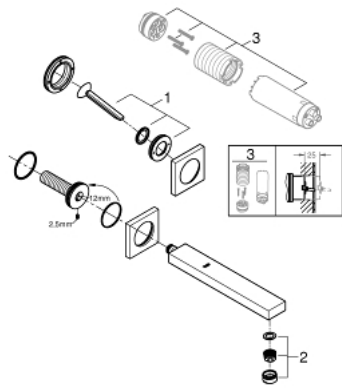

19 998 000 **EUROCUBE JOY TWO-HOLE BASIN MIXER**  
**L-SIZE**

**PRODUCT DESCRIPTION**

- Colour: chrome
- Wall mounted
- trim set for use with rough-in set 23 429 000
- Without concealed body
- GROHE LongLife finish
- GROHE EcoJoy - less water, perfect flow
- maximum flow rate (at 3 bar): 5 l/min
- Center distance 4 5/16" (110 mm)
- projection 230 mm

19 998 000 **EUROCUBE JOY TWO-HOLE BASIN MIXER**  
**L-SIZE**

**SPARE PARTS**, April 2015 – now

1: Lever (Spare part-nr. 46946000)

2: Flow control (Spare part-nr. 48159000)

3: Extension kit (1") (Spare part-nr. 46901000)\*