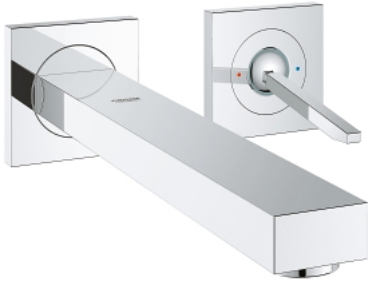

19 998 000 **EUROCUBE JOY TWO-HOLE BASIN MIXER**  
**L-SIZE**

**PRODUCT DESCRIPTION**

- Colour: chrome
- Wall mounted
- trim set for use with rough-in set 23 429 000
- Without concealed body
- GROHE LongLife finish
- GROHE EcoJoy - less water, perfect flow
- maximum flow rate (at 3 bar): 5 l/min
- Center distance 4 5/16" (110 mm)
- projection 230 mm

19 998 000 **EUROCUBE JOY TWO-HOLE BASIN MIXER**  
**L-SIZE**

**SPARE PARTS**, April 2015 – now

1: Lever (Spare part-nr. 46946000)

2: Flow control (Spare part-nr. 48159000)

3: Extension kit (1") (Spare part-nr. 46901000)\*