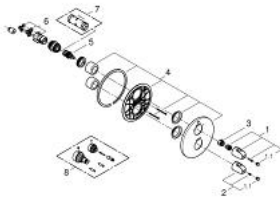

19 985 000 GROHTHERM 1000 THERMOSTATIC SHOWER MIXER WITH INTEGRATED 2-WAY DIVERTER

PRODUCT DESCRIPTION

- Colour: chrome
- Set for final installation for
- GROHE Rapido T 35 500 000
- Wall escutcheon with GROHE FastFixation (covered escutcheon and shaft sealing, covered fixing)
- GROHE LongLife finish
- GROHE MetalGrip ergonomically shaped metal handles
- GROHE SafeStop - safety button at 38°C
- GROHE SafeStop Plus - optional temperature limiter at 43°C included
- GROHE AquaDimmer with multiple function:
- Integrated GROHE EcoButton (economy button with economy stop for shower)
- Flow control
- - diverter: head and hand shower
- Without concealed body
- min. recommended pressure 1.0 bar
- GROHE EcoJoy - less water, perfect flow

19 985 000 GROHTHERM 1000 THERMOSTATIC SHOWER MIXER WITH INTEGRATED 2-WAY DIVERTER

SPARE PARTS, April 2014 – now

- 1: Shut-off handle (Spare part-nr. 47976000)
- 1.1: Cover cap (Spare part-nr. 4797400M)
- 2: Temperature control handle (Spare part-nr. 47973000)
- 2.1: Cover cap (Spare part-nr. 4797400M)
- 3: Stop ring (Spare part-nr. 47986000)
- 4: Escutcheon (Spare part-nr. 47987000)
- 5: Aquadimmer (Spare part-nr. 47364000)
- 6: Adapter (Spare part-nr. 12701000)
- 7: Socket Spanner (Spare part-nr. 19332000)*
- 8: Extension kit (1 1/8") (Spare part-nr. 47781000)*