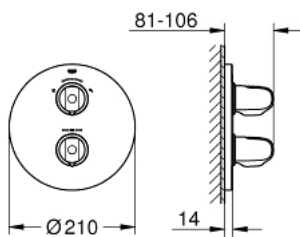

19 985 000 GROHTHERM 1000 THERMOSTATIC SHOWER MIXER WITH INTEGRATED 2-WAY DIVERTER

PRODUCT DESCRIPTION

- Colour: chrome
- Set for final installation for
- GROHE Rapido T 35 500 000
- Wall escutcheon with GROHE FastFixation (covered escutcheon and shaft sealing, covered fixing)
- GROHE LongLife finish
- GROHE MetalGrip ergonomically shaped metal handles
- GROHE SafeStop - safety button at 38°C
- GROHE SafeStop Plus - optional temperature limiter at 43°C included
- GROHE AquaDimmer with multiple function:
- Integrated GROHE EcoButton (economy button with economy stop for shower)
- Flow control
- - diverter: head and hand shower
- Without concealed body
- min. recommended pressure 1.0 bar
- GROHE EcoJoy - less water, perfect flow

19 985 000 GROHTHERM 1000 THERMOSTATIC SHOWER MIXER WITH INTEGRATED 2-WAY DIVERTER

SPARE PARTS, April 2014 – now

- 1: Shut-off handle (Spare part-nr. 47976000)
- 1.1: Cover cap (Spare part-nr. 4797400M)
- 2: Temperature control handle (Spare part-nr. 47973000)
- 2.1: Cover cap (Spare part-nr. 4797400M)
- 3: Stop ring (Spare part-nr. 47986000)
- 4: Escutcheon (Spare part-nr. 47987000)
- 5: Aquadimmer (Spare part-nr. 47364000)
- 6: Adapter (Spare part-nr. 12701000)
- 7: Socket Spanner (Spare part-nr. 19332000)*
- 8: Extension kit (1 1/8") (Spare part-nr. 47781000)*