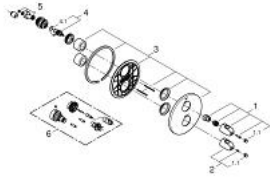

19 984 000 GROHTHERM 1000 THERMOSTATIC SHOWER MIXER

PRODUCT DESCRIPTION

- Colour: chrome
- Set for final installation for
- GROHE Rapido T 35 500 000
- Wall escutcheon with GROHE FastFixation (covered escutcheon and shaft sealing, covered fixing)
- GROHE LongLife finish
- GROHE MetalGrip ergonomically shaped metal handles
- GROHE SafeStop - safety button at 38°C
- GROHE SafeStop Plus - optional temperature limiter at 43°C included
- volume handle with GROHE EcoButton (economy button with individually adjustable economy stop)
- Ceramic headpart 1/2", 180°
- Without concealed body
- min. recommended pressure 1.0 bar
- GROHE EcoJoy - less water, perfect flow

19 984 000 GROHTHERM 1000 THERMOSTATIC SHOWER MIXER

SPARE PARTS, April 2014 – now

- 1: Shut-off handle (Spare part-nr. 47972000)
- 1.1: Cover cap (Spare part-nr. 4797400M)
- 2: Temperature control handle (Spare part-nr. 47973000)
- 2.1: Cover cap (Spare part-nr. 4797400M)
- 3: Escutcheon (Spare part-nr. 47809000)
- 4: Ceramic cartridge (Spare part-nr. 45346000)
- 4.1: O-ring (18,2 x 1,7mm) (Spare part-nr. 0392400M)
- 5: Adapter (Spare part-nr. 12702000)
- 6: Extension kit (1 1/8") (Spare part-nr. 47780000)*