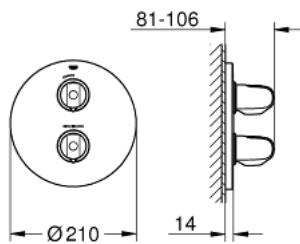

19 984 000 GROHTHERM 1000 THERMOSTATIC SHOWER MIXER

PRODUCT DESCRIPTION

- Colour: chrome
- Set for final installation for
- GROHE Rapido T 35 500 000
- Wall escutcheon with GROHE FastFixation (covered escutcheon and shaft sealing, covered fixing)
- GROHE LongLife finish
- GROHE MetalGrip ergonomically shaped metal handles
- GROHE SafeStop - safety button at 38°C
- GROHE SafeStop Plus - optional temperature limiter at 43°C included
- volume handle with GROHE EcoButton (economy button with individually adjustable economy stop)
- Ceramic headpart 1/2", 180°
- Without concealed body
- min. recommended pressure 1.0 bar
- GROHE EcoJoy - less water, perfect flow

19 984 000 GROHTHERM 1000 THERMOSTATIC SHOWER MIXER

SPARE PARTS, April 2014 – now

- 1: Shut-off handle (Spare part-nr. 47972000)
- 1.1: Cover cap (Spare part-nr. 4797400M)
- 2: Temperature control handle (Spare part-nr. 47973000)
- 2.1: Cover cap (Spare part-nr. 4797400M)
- 3: Escutcheon (Spare part-nr. 47809000)
- 4: Ceramic cartridge (Spare part-nr. 45346000)
- 4.1: O-ring (18,2 x 1,7mm) (Spare part-nr. 0392400M)
- 5: Adapter (Spare part-nr. 12702000)
- 6: Extension kit (1 1/8") (Spare part-nr. 47780000)*