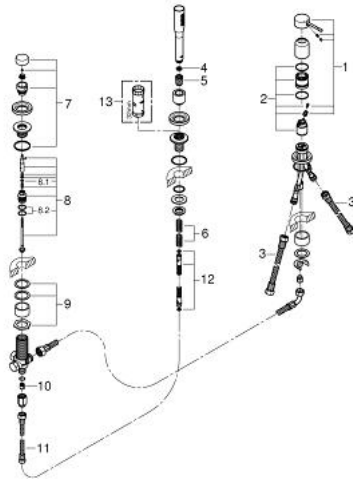

## 19 976 001 ESSENCE THREE-HOLE SINGLE-LEVER BATH COMBINATION

### SPARE PARTS, January 2014 – now

- 1: Lever (Spare part-nr. 46916000)
- 2: Cartridge (Spare part-nr. 46374000)
- 3: Connection tube (Spare part-nr. 07227000)
- 4: Dirt strainer (Spare part-nr. 0700200M)
- 5: Cone nut (Spare part-nr. 08864000)
- 6: Return spring (Spare part-nr. 00869000)
- 7: Diverter knob (Spare part-nr. 46721000)
- 8: 3-Way Diverter Valve & Trim (Spare part-nr. 45443000)
- 8.1: O-ring (6 x 2mm) (Spare part-nr. 0128300M)
- 8.2: O-ring (Spare part-nr. 0120500M)
- 9: Repl. shank fastener (Spare part-nr. 45444000)
- 10: Non-return valve (Spare part-nr. 08565000)
- 11: Connection tube (Spare part-nr. 07300000)
- 12: Metal shower hose (Spare part-nr. 28146000)
- 13: Socket Spanner (Spare part-nr. 19332000)\*