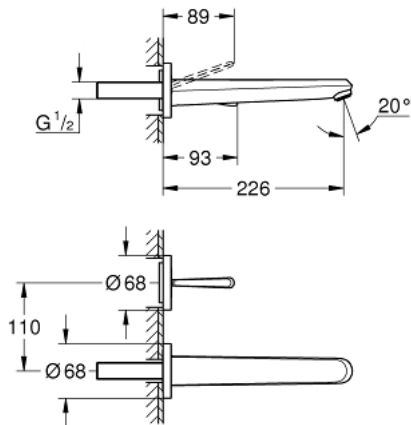

19 969 LS0 EURODISC JOY TWO-HOLE BASIN MIXER L-SIZE

PRODUCT DESCRIPTION

- Colour: moon white/chrome
- Wall mounted
- trim set for use with rough-in set 23 429 000
- Without concealed body
- Metal lever
- GROHE LongLife finish
- GROHE EcoJoy - less water, perfect flow
- GROHE SpeedClean mousseur 5.7 l/min
- Center distance $4 \frac{5}{16}''$ (110 mm)
- Projection 226 mm
- min. recommended pressure 1.0 bar

19 969 LS0 EURODISC JOY TWO-HOLE BASIN MIXER L-SIZE

SPARE PARTS, August 2013 – now

1: Lever (Spare part-nr. 46906LS0)

2: Flow control (Spare part-nr. 48159000)

3: Extension kit (1") (Spare part-nr. 46901000)*