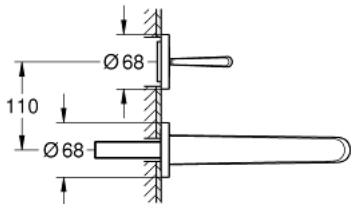

19 969 000 **EURODISC JOY TWO-HOLE BASIN MIXER**  
**L-SIZE**

**PRODUCT DESCRIPTION**

- Colour: chrome
- Wall mounted
- trim set for use with rough-in set 23 429 000
- Without concealed body
- Metal lever
- GROHE LongLife finish
- GROHE EcoJoy - less water, perfect flow
- maximum flow rate (at 3 bar): 5 l/min
- Center distance 4 5/16" (110 mm)
- Projection 226 mm
- min. recommended pressure 1.0 bar

19 969 000 **EURODISC JOY TWO-HOLE BASIN MIXER**  
**L-SIZE**

**SPARE PARTS**, August 2013 – now

1: Lever (Spare part-nr. 46906000)

2: Flow control (Spare part-nr. 48159000)

3: Extension kit (1") (Spare part-nr. 46901000)\*