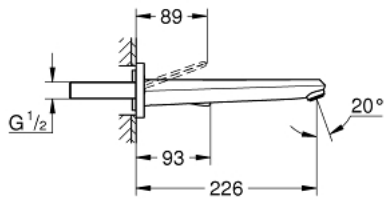

19 969 000 **EURODISC JOY TWO-HOLE BASIN MIXER**  
**L-SIZE**

**PRODUCT DESCRIPTION**

- Colour: chrome
- Wall mounted
- trim set for use with rough-in set 23 429 000
- Without concealed body
- Metal lever
- GROHE LongLife finish
- GROHE EcoJoy - less water, perfect flow
- maximum flow rate (at 3 bar): 5 l/min
- Center distance 4 5/16" (110 mm)
- Projection 226 mm
- min. recommended pressure 1.0 bar

19 969 000 **EURODISC JOY TWO-HOLE BASIN MIXER**  
**L-SIZE**

**SPARE PARTS**, August 2013 – now

1: Lever (Spare part-nr. 46906000)

2: Flow control (Spare part-nr. 48159000)

3: Extension kit (1") (Spare part-nr. 46901000)\*