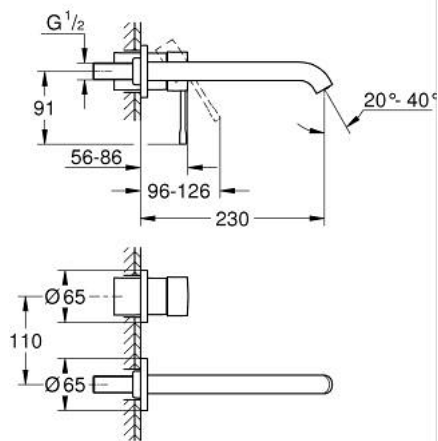

19 967 GN1 ESSENCE TWO-HOLE BASIN MIXER L-SIZE

PRODUCT DESCRIPTION

- Colour: Brushed cool sunrise
- Wall mounted
- trim set for use with rough-in set 23 571 000 / 32 635 000
- Without concealed body
- Metal escutcheon
- Metal lever
- GROHE LongLife finish
- GROHE EcoJoy - less water, perfect flow
- maximum flow rate (at 3 bar): 5.7 l/min
- GROHE AquaGuide adjustable mousseur
- Center distance 4 5/16" (110 mm)
- projection 230 mm

19 967 GN1 ESSENCE TWO-HOLE BASIN MIXER L-SIZE

SPARE PARTS, January 2024 – now

- 1: Lever (Spare part-nr. 46916GN0)
 - 2: Spout (Spare part-nr. 48639GN0)*
 - 2.1: Flow control (Spare part-nr. 48480000)
 - 2.2: Screw (Spare part-nr. 43094000)
 - 3: Extension for Volume Control (Spare part-nr. 46943000)*
- * Optional accessories