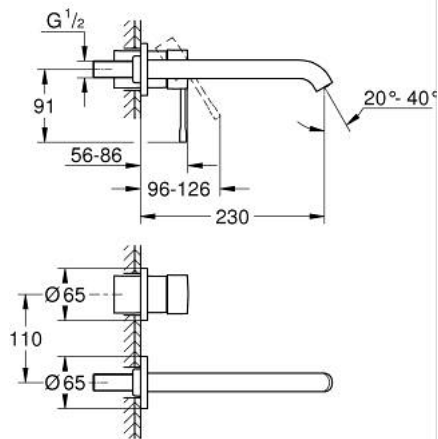

19 967 GN1 ESSENCE TWO-HOLE BASIN MIXER L-SIZE

PRODUCT DESCRIPTION

- Colour: Brushed cool sunrise
- Wall mounted
- trim set for use with rough-in set 23 571 000 / 32 635 000
- Without concealed body
- Metal escutcheon
- Metal lever
- GROHE LongLife finish
- GROHE EcoJoy mousseur 5.7 l/min
- GROHE AquaGuide adjustable mousseur
- Center distance 4 5/16" (110 mm)
- projection 230 mm

19 967 GN1 ESSENCE TWO-HOLE BASIN MIXER L-SIZE

SPARE PARTS, January 2024 – now

- 1: Lever (Spare part-nr. 46916GN0)
 - 2: Spout (Spare part-nr. 48639GN0)*
 - 2.1: Flow control (Spare part-nr. 48480000)
 - 2.2: Screw (Spare part-nr. 43094000)
 - 3: Extension for Volume Control (Spare part-nr. 46943000)*
- * Optional accessories