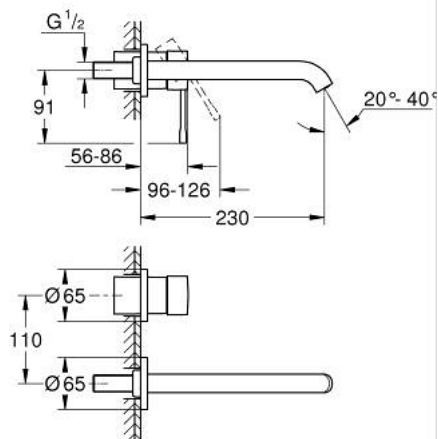

19 967 GL1 ESSENCE TWO-HOLE BASIN MIXER L-SIZE

PRODUCT DESCRIPTION

- Colour: Cool sunrise
- Wall mounted
- trim set for use with rough-in set 23 571 000 / 32 635 000
- Without concealed body
- Metal escutcheon
- Metal lever
- GROHE LongLife finish
- GROHE EcoJoy mousseur 5.7 l/min
- GROHE AquaGuide adjustable mousseur
- Center distance 4 5/16" (110 mm)
- projection 230 mm

19 967 GL1 ESSENCE TWO-HOLE BASIN MIXER L-SIZE

SPARE PARTS, January 2024 – now

- 1: Lever (Spare part-nr. 46916GL0)
 - 2: Spout (Spare part-nr. 48639GL0)
 - 2.1: Flow control (Spare part-nr. 48480000)
 - 2.2: Screw (Spare part-nr. 43094000)
 - 3: Extension for Volume Control (Spare part-nr. 46943000)*
- * Optional accessories