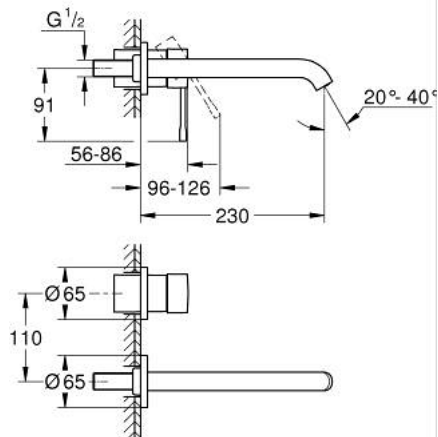

19 967 GL1 ESSENCE TWO-HOLE BASIN MIXER L-SIZE

PRODUCT DESCRIPTION

- Colour: Cool sunrise
- Wall mounted
- trim set for use with rough-in set 23 571 000 / 32 635 000
- Without concealed body
- Metal escutcheon
- Metal lever
- GROHE LongLife finish
- GROHE EcoJoy - less water, perfect flow
- maximum flow rate (at 3 bar): 5.7 l/min
- GROHE AquaGuide adjustable mousseur
- Center distance $4 \frac{5}{16}''$ (110 mm)
- projection 230 mm

19 967 GL1 ESSENCE TWO-HOLE BASIN MIXER L-SIZE

SPARE PARTS, January 2024 – now

1: Lever (Spare part-nr. 46916GL0)

2: Spout (Spare part-nr. 48639GL0)

2.1: Flow control (Spare part-nr. 48480000)

2.2: Screw (Spare part-nr. 43094000)

3: Extension for Volume Control (Spare part-nr. 46943000)*

* Optional accessories