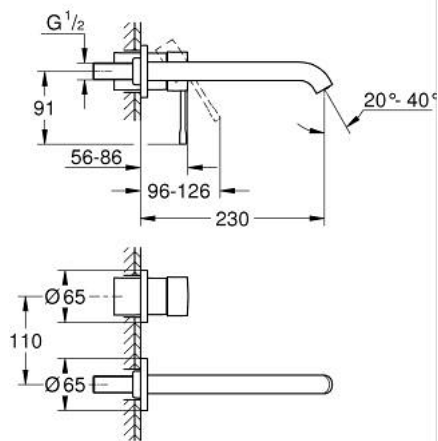

19 967 EN1 ESSENCE TWO-HOLE BASIN MIXER L-SIZE

PRODUCT DESCRIPTION

- Colour: Brushed nickel
- Wall mounted
- trim set for use with rough-in set 23 571 000 / 32 635 000
- Without concealed body
- Metal escutcheon
- Metal lever
- GROHE LongLife finish
- GROHE EcoJoy mousseur 5.7 l/min
- GROHE AquaGuide adjustable mousseur
- Center distance 4 5/16" (110 mm)
- projection 230 mm

19 967 EN1 ESSENCE TWO-HOLE BASIN MIXER L-SIZE

SPARE PARTS, January 2024 – now

- 1: Lever (Spare part-nr. 46916EN0)
 - 2: Spout (Spare part-nr. 48639EN0)
 - 2.1: Flow control (Spare part-nr. 48480000)
 - 2.2: Screw (Spare part-nr. 43094000)
 - 3: Extension for Volume Control (Spare part-nr. 46943000)*
- * Optional accessories