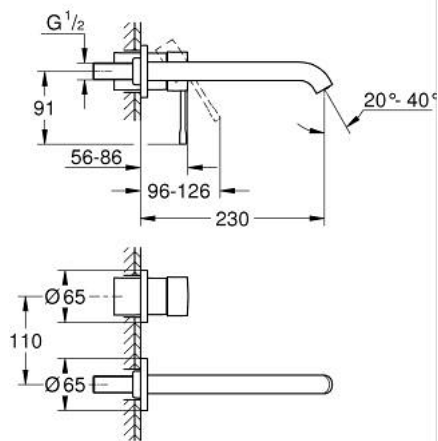

## 19 967 EN1 ESSENCE TWO-HOLE BASIN MIXER L-SIZE

### PRODUCT DESCRIPTION

- Colour: Brushed nickel
- Wall mounted
- trim set for use with rough-in set 23 571 000 / 32 635 000
- Without concealed body
- Metal escutcheon
- Metal lever
- GROHE LongLife finish
- mousseur 5.7 l/min
- GROHE AquaGuide adjustable mousseur
- Center distance 4 5/16" (110 mm)
- projection 230 mm

### SPARE PARTS, January 2024 – now

1: Lever (Spare part-nr. 46916EN0)

2: Spout (Spare part-nr. 48639EN0)

2.1: Flow control (Spare part-nr. 48480000)

2.2: Screw (Spare part-nr. 43094000)

3: Extension for Volume Control (Spare part-nr. 46943000)\*