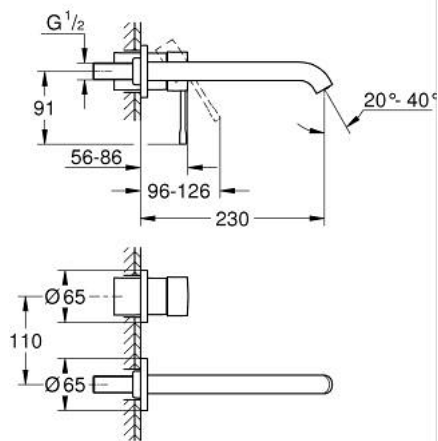

19 967 DL1 ESSENCE TWO-HOLE BASIN MIXER L-SIZE

PRODUCT DESCRIPTION

- Colour: Brushed warm sunset
- Wall mounted
- trim set for use with rough-in set 23 571 000 / 32 635 000
- Without concealed body
- Metal escutcheon
- Metal lever
- GROHE LongLife finish
- GROHE EcoJoy - less water, perfect flow
- maximum flow rate (at 3 bar): 5.7 l/min
- GROHE AquaGuide adjustable mousseur
- Center distance 4 5/16" (110 mm)
- projection 230 mm

19 967 DL1 ESSENCE TWO-HOLE BASIN MIXER L-SIZE

SPARE PARTS, January 2024 – now

- 1: Lever (Spare part-nr. 46916DL0)
 - 2: Spout (Spare part-nr. 48639DL0)
 - 2.1: Flow control (Spare part-nr. 48480000)
 - 2.2: Screw (Spare part-nr. 43094000)
 - 3: Extension for Volume Control (Spare part-nr. 46943000)*
- * Optional accessories