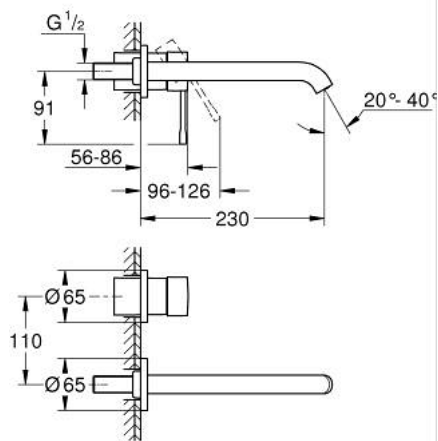

## 19 967 DC1 ESSENCE TWO-HOLE BASIN MIXER L-SIZE

### SPARE PARTS, January 2024 – now

- 1: Lever (Spare part-nr. 46916DC0)
  - 2: Spout (Spare part-nr. 48639DC0)
  - 2.1: Flow control (Spare part-nr. 48480000)
  - 2.2: Screw (Spare part-nr. 43094000)
  - 3: Extension for Volume Control (Spare part-nr. 46943000)\*
- \* Optional accessories