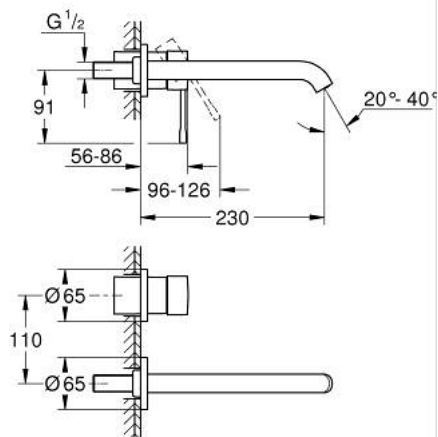

## 19 967 DA1 ESSENCE TWO-HOLE BASIN MIXER L-SIZE

### PRODUCT DESCRIPTION

- Colour: Warm sunset
- Wall mounted
- trim set for use with rough-in set 23 571 000 / 32 635 000
- Without concealed body
- Metal escutcheon
- Metal lever
- GROHE LongLife finish
- GROHE EcoJoy mousseur 5.7 l/min
- GROHE AquaGuide adjustable mousseur
- Center distance 4 5/16" (110 mm)
- projection 230 mm

### SPARE PARTS, January 2024 – now

1: Lever (Spare part-nr. 46916DA0)

2: Spout (Spare part-nr. 48639DA0)

2.1: Flow control (Spare part-nr. 48480000)

2.2: Screw (Spare part-nr. 43094000)

3: Extension for Volume Control (Spare part-nr. 46943000)\*