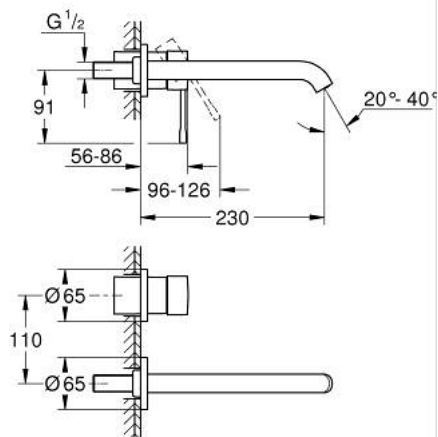

19 967 DA1 ESSENCE TWO-HOLE BASIN MIXER L-SIZE

PRODUCT DESCRIPTION

- Colour: Warm sunset
- Wall mounted
- trim set for use with rough-in set 23 571 000 / 32 635 000
- Without concealed body
- Metal escutcheon
- Metal lever
- GROHE LongLife finish
- GROHE EcoJoy - less water, perfect flow
- maximum flow rate (at 3 bar): 5.7 l/min
- GROHE AquaGuide adjustable mousseur
- Center distance 4 5/16" (110 mm)
- projection 230 mm

19 967 DA1 ESSENCE TWO-HOLE BASIN MIXER L-SIZE

SPARE PARTS, January 2024 – now

- 1: Lever (Spare part-nr. 46916DA0)
 - 2: Spout (Spare part-nr. 48639DA0)
 - 2.1: Flow control (Spare part-nr. 48480000)
 - 2.2: Screw (Spare part-nr. 43094000)
 - 3: Extension for Volume Control (Spare part-nr. 46943000)*
- * Optional accessories