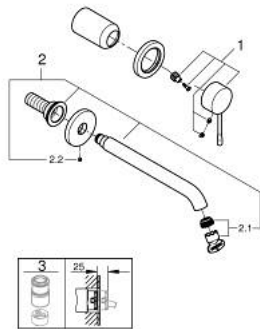

19 967 BE1 ESSENCE TWO-HOLE BASIN MIXER L-SIZE

PRODUCT DESCRIPTION

- Colour: Polished nickel
- Wall mounted
- trim set for use with rough-in set 23 571 000 / 32 635 000
- Without concealed body
- Metal escutcheon
- Metal lever
- GROHE LongLife finish
- mousseur 5.7 l/min
- GROHE AquaGuide adjustable mousseur
- Center distance 4 5/16" (110 mm)
- projection 230 mm

19 967 BE1 ESSENCE TWO-HOLE BASIN MIXER L-SIZE

SPARE PARTS, January 2024 – now

- 1: Lever (Spare part-nr. 46916BE0)
 - 2: Spout (Spare part-nr. 48639BE0)
 - 2.1: Flow control (Spare part-nr. 48480000)
 - 2.2: Screw (Spare part-nr. 43094000)
 - 3: Extension for Volume Control (Spare part-nr. 46943000)*
- * Optional accessories