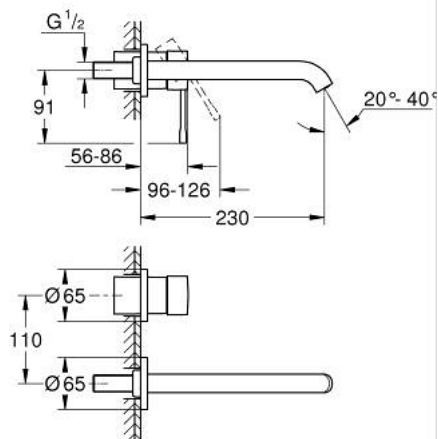

19 967 BE1 ESSENCE TWO-HOLE BASIN MIXER L-SIZE

PRODUCT DESCRIPTION

- Colour: Polished nickel
- Wall mounted
- trim set for use with rough-in set 23 571 000 / 32 635 000
- Without concealed body
- Metal escutcheon
- Metal lever
- GROHE LongLife finish
- GROHE EcoJoy mousseur 5.7 l/min
- GROHE AquaGuide adjustable mousseur
- Center distance 4 5/16" (110 mm)
- projection 230 mm

19 967 BE1 ESSENCE TWO-HOLE BASIN MIXER L-SIZE

SPARE PARTS, January 2024 – now

- 1: Lever (Spare part-nr. 46916BE0)
 - 2: Spout (Spare part-nr. 48639BE0)
 - 2.1: Flow control (Spare part-nr. 48480000)
 - 2.2: Screw (Spare part-nr. 43094000)
 - 3: Extension for Volume Control (Spare part-nr. 46943000)*
- * Optional accessories