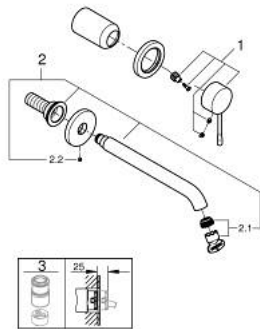

19 967 BE1 ESSENCE TWO-HOLE BASIN MIXER L-SIZE

PRODUCT DESCRIPTION

- Colour: Polished nickel
- Wall mounted
- trim set for use with rough-in set 23 571 000 / 32 635 000
- Without concealed body
- Metal escutcheon
- Metal lever
- GROHE LongLife finish
- GROHE EcoJoy mousseur 5.7 l/min
- GROHE AquaGuide adjustable mousseur
- Center distance 4 5/16" (110 mm)
- projection 230 mm

19 967 BE1 ESSENCE TWO-HOLE BASIN MIXER L-SIZE

SPARE PARTS, January 2024 – now

- 1: Lever (Spare part-nr. 46916BE0)
 - 2: Spout (Spare part-nr. 48639BE0)
 - 2.1: Flow control (Spare part-nr. 48480000)
 - 2.2: Screw (Spare part-nr. 43094000)
 - 3: Extension for Volume Control (Spare part-nr. 46943000)*
- * Optional accessories