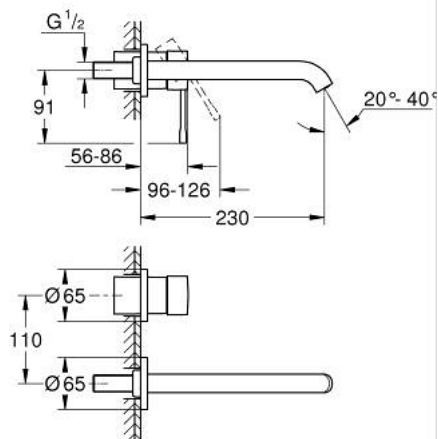

19 967 BE1 ESSENCE TWO-HOLE BASIN MIXER L-SIZE

PRODUCT DESCRIPTION

- Colour: Polished nickel
- Wall mounted
- trim set for use with rough-in set 23 571 000 / 32 635 000
- Without concealed body
- Metal escutcheon
- Metal lever
- GROHE LongLife finish
- mousseur 5.7 l/min
- GROHE AquaGuide adjustable mousseur
- Center distance 4 5/16" (110 mm)
- projection 230 mm

19 967 BE1 ESSENCE TWO-HOLE BASIN MIXER L-SIZE

SPARE PARTS, January 2024 – now

- 1: Lever (Spare part-nr. 46916BE0)
 - 2: Spout (Spare part-nr. 48639BE0)
 - 2.1: Flow control (Spare part-nr. 48480000)
 - 2.2: Screw (Spare part-nr. 43094000)
 - 3: Extension for Volume Control (Spare part-nr. 46943000)*
- * Optional accessories