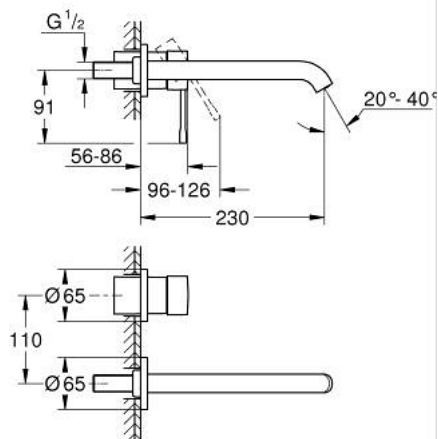

19 967 AL1 ESSENCE TWO-HOLE BASIN MIXER L-SIZE

PRODUCT DESCRIPTION

- Colour: Brushed hard graphite
- Wall mounted
- trim set for use with rough-in set 23 571 000 / 32 635 000
- Without concealed body
- Metal escutcheon
- Metal lever
- GROHE LongLife finish
- GROHE EcoJoy - less water, perfect flow
- maximum flow rate (at 3 bar): 5.7 l/min
- GROHE AquaGuide adjustable mousseur
- Center distance 4 5/16" (110 mm)
- projection 230 mm

19 967 AL1 ESSENCE TWO-HOLE BASIN MIXER L-SIZE

SPARE PARTS, January 2024 – now

- 1: Lever (Spare part-nr. 46916AL0)
 - 2: Spout (Spare part-nr. 48639AL0)
 - 2.1: Flow control (Spare part-nr. 48480000)
 - 2.2: Screw (Spare part-nr. 43094000)
 - 3: Extension for Volume Control (Spare part-nr. 46943000)*
- * Optional accessories