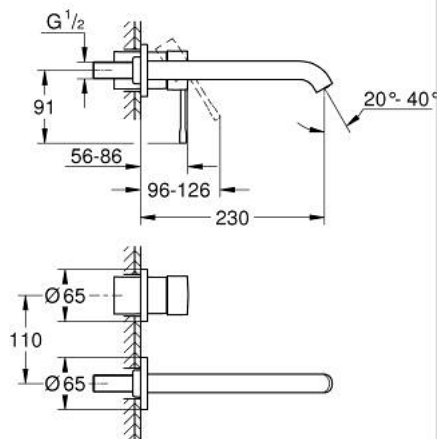

19 967 AL1 ESSENCE TWO-HOLE BASIN MIXER L-SIZE

PRODUCT DESCRIPTION

- Colour: Brushed hard graphite
- Wall mounted
- trim set for use with rough-in set 23 571 000 / 32 635 000
- Without concealed body
- Metal escutcheon
- Metal lever
- GROHE LongLife finish
- GROHE EcoJoy mousseur 5.7 l/min
- GROHE AquaGuide adjustable mousseur
- Center distance 4 5/16" (110 mm)
- projection 230 mm

19 967 AL1 ESSENCE TWO-HOLE BASIN MIXER L-SIZE

SPARE PARTS, January 2024 – now

1: Lever (Spare part-nr. 46916AL0)

2: Spout (Spare part-nr. 48639AL0)

2.1: Flow control (Spare part-nr. 48480000)

2.2: Screw (Spare part-nr. 43094000)

3: Extension for Volume Control (Spare part-nr. 46943000)*

* Optional accessories