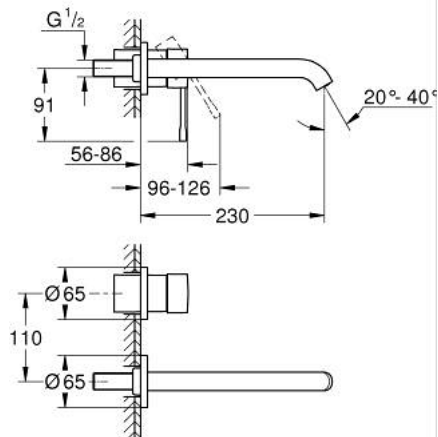

## 19 967 A01 ESSENCE TWO-HOLE BASIN MIXER L-SIZE

### PRODUCT DESCRIPTION

- Colour: Hard graphite
- Wall mounted
- trim set for use with rough-in set 23 571 000 / 32 635 000
- Without concealed body
- Metal escutcheon
- Metal lever
- GROHE LongLife finish
- GROHE EcoJoy - less water, perfect flow
- maximum flow rate (at 3 bar): 5.7 l/min
- GROHE AquaGuide adjustable mousseur
- Center distance  $4 \frac{5}{16}''$  (110 mm)
- projection 230 mm

### SPARE PARTS, January 2024 – now

1: Lever (Spare part-nr. 46916A00)

2: Spout (Spare part-nr. 48639A00)

2.1: Flow control (Spare part-nr. 48480000)

2.2: Screw (Spare part-nr. 43094000)

3: Extension for Volume Control (Spare part-nr. 46943000)\*