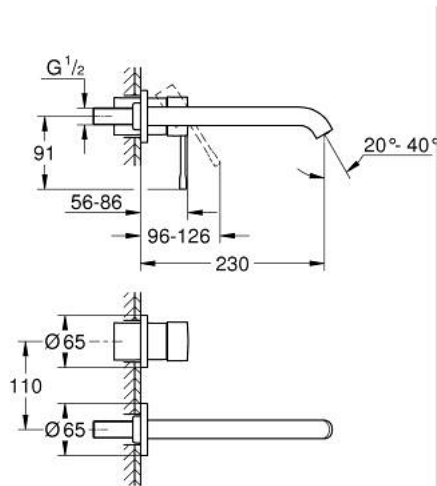

19 967 001 ESSENCE TWO-HOLE BASIN MIXER L-SIZE

PRODUCT DESCRIPTION

- Colour: chrome
- Wall mounted
- trim set for use with rough-in set 23 571 000 / 32 635 000
- Without concealed body
- Metal escutcheon
- Metal lever
- GROHE LongLife finish
- GROHE EcoJoy - less water, perfect flow
- maximum flow rate (at 3 bar): 5.7 l/min
- GROHE AquaGuide adjustable mousseur
- Center distance 4 5/16" (110 mm)
- projection 230 mm

19 967 001 ESSENCE TWO-HOLE BASIN MIXER L-SIZE

SPARE PARTS, January 2024 – now

- 1: Lever (Spare part-nr. 46916000)
 - 2: Spout (Spare part-nr. 48639000)
 - 2.1: Flow control (Spare part-nr. 48480000)
 - 2.2: Screw (Spare part-nr. 43094000)
 - 3: Extension for Volume Control (Spare part-nr. 46943000)*
- * Optional accessories