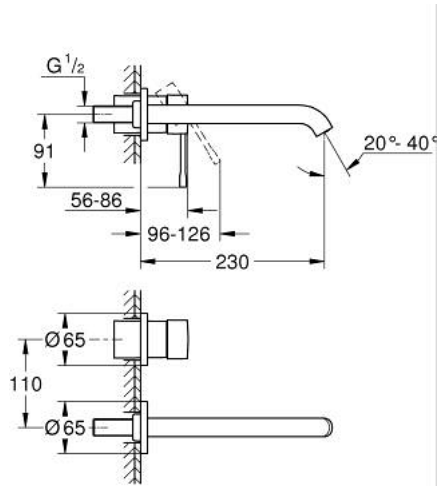

19 967 001 ESSENCE TWO-HOLE BASIN MIXER L-SIZE

PRODUCT DESCRIPTION

- Colour: chrome
- Wall mounted
- trim set for use with rough-in set 23 571 000 / 32 635 000
- Without concealed body
- Metal escutcheon
- Metal lever
- GROHE LongLife finish
- GROHE EcoJoy mousseur 5.7 l/min
- GROHE AquaGuide adjustable mousseur
- Center distance 4 5/16" (110 mm)
- projection 230 mm

19 967 001 ESSENCE TWO-HOLE BASIN MIXER L-SIZE

SPARE PARTS, January 2024 – now

- 1: Lever (Spare part-nr. 46916000)
 - 2: Spout (Spare part-nr. 48639000)
 - 2.1: Flow control (Spare part-nr. 48480000)
 - 2.2: Screw (Spare part-nr. 43094000)
 - 3: Extension for Volume Control (Spare part-nr. 46943000)*
- * Optional accessories