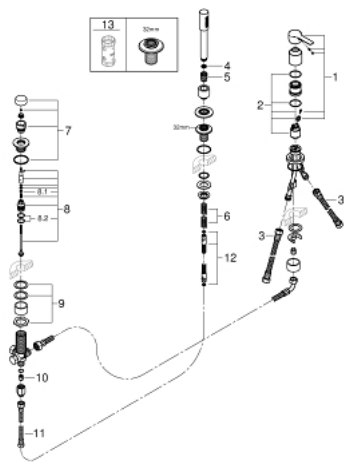

19 965 001 LINEARE THREE-HOLE SINGLE-LEVER BATH COMBINATION

PRODUCT DESCRIPTION

- Colour: chrome
- three hole installation
- GROHE SilkMove 35 mm ceramic cartridge
- GROHE LongLife finish
- single lever mixer operating element
- Bath/shower diverter
- metal stick hand shower
- metal shower hose 2000 mm (always chrome for any colour of the set)
- Flexible connection hoses
- Connection for shower hose
- Protected against backflow
- for use with 29 037 000
- for combination with 28 990 / 28 991
- min. recommended pressure 1.0 bar

19 965 001 LINEARE THREE-HOLE SINGLE-LEVER BATH COMBINATION

SPARE PARTS, July 2016 – now

- 1: Lever (Spare part-nr. 46983000)
- 2: Cartridge (Spare part-nr. 46374000)
- 3: Connection tube (Spare part-nr. 07227000)
- 4: Dirt strainer (Spare part-nr. 0700200M)
- 5: Cone nut (Spare part-nr. 08864000)
- 6: Return spring (Spare part-nr. 00869000)
- 7: Diverter knob (Spare part-nr. 46721000)
- 8: 3-Way Diverter Valve & Trim (Spare part-nr. 45443000)
- 8.1: O-ring (6 x 2mm) (Spare part-nr. 0128300M)
- 8.2: O-ring (Spare part-nr. 0120500M)
- 9: Repl. shank fastener (Spare part-nr. 45444000)
- 10: Non-return valve (Spare part-nr. 08565000)
- 11: Connection tube (Spare part-nr. 07300000)
- 12: Metal shower hose (Spare part-nr. 28146000)
- 13: Socket Spanner (Spare part-nr. 19332000)*