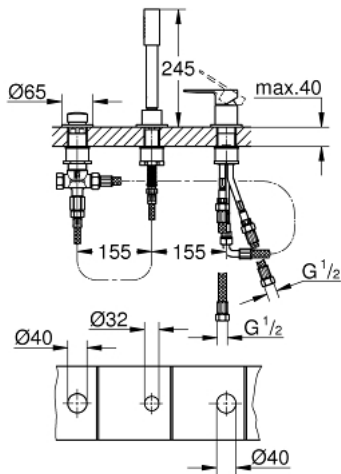

19 965 001 LINEARE THREE-HOLE SINGLE-LEVER BATH COMBINATION

PRODUCT DESCRIPTION

- Colour: chrome
- three hole installation
- GROHE SilkMove 35 mm ceramic cartridge
- GROHE LongLife finish
- single lever mixer operating element
- Bath/shower diverter
- metal stick hand shower
- metal shower hose 2000 mm (always chrome for any colour of the set)
- Flexible connection hoses
- Connection for shower hose
- Protected against backflow
- for use with 29 037 000
- for combination with 28 990 / 28 991
- min. recommended pressure 1.0 bar

19 965 001 LINEARE THREE-HOLE SINGLE-LEVER BATH COMBINATION

SPARE PARTS, July 2016 – now

- 1: Lever (Spare part-nr. 46983000)
- 2: Cartridge (Spare part-nr. 46374000)
- 3: Connection tube (Spare part-nr. 07227000)
- 4: Dirt strainer (Spare part-nr. 0700200M)
- 5: Cone nut (Spare part-nr. 08864000)
- 6: Return spring (Spare part-nr. 00869000)
- 7: Diverter knob (Spare part-nr. 46721000)
- 8: 3-Way Diverter Valve & Trim (Spare part-nr. 45443000)
- 8.1: O-ring (6 x 2mm) (Spare part-nr. 0128300M)
- 8.2: O-ring (Spare part-nr. 0120500M)
- 9: Repl. shank fastener (Spare part-nr. 45444000)
- 10: Non-return valve (Spare part-nr. 08565000)
- 11: Connection tube (Spare part-nr. 07300000)
- 12: Metal shower hose (Spare part-nr. 28146000)
- 13: Socket Spanner (Spare part-nr. 19332000)*