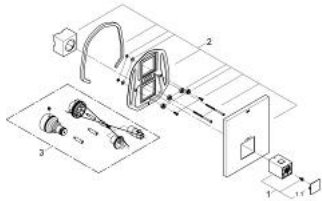

19 961 000 GROHTHERM CUBE CENTRAL THERMOSTATIC MIXER

PRODUCT DESCRIPTION

- Colour: chrome
- Set for final installation for
- GROHE Rapido T 35 500 000
- wall escutcheon with covered escutcheon- and shaft sealing, covered fixing
- GROHE LongLife finish
- GROHE SafeStop - safety button at 38°C
- GROHE SafeStop Plus - optional temperature limiter at 43°C included
- Without concealed body

19 961 000 GROHTHERM CUBE CENTRAL THERMOSTATIC MIXER

SPARE PARTS, January 2013 – now

1: Temperature control handle (Spare part-nr. 47958000)

1.1: Cover cap (Spare part-nr. 4795900M)

2: Escutcheon (Spare part-nr. 47962000)

3: Extension kit (1 1/8") (Spare part-nr. 47780000)*

* Optional accessories