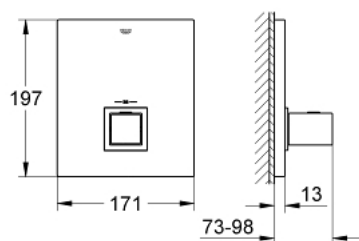

19 961 000 GROHTHERM CUBE CENTRAL THERMOSTATIC MIXER

PRODUCT DESCRIPTION

- Colour: chrome
- Set for final installation for
- GROHE Rapido T 35 500 000
- wall escutcheon with covered escutcheon- and shaft sealing, covered fixing
- GROHE LongLife finish
- GROHE SafeStop - safety button at 38°C
- GROHE SafeStop Plus - optional temperature limiter at 43°C included
- Without concealed body

19 961 000 GROHTHERM CUBE CENTRAL THERMOSTATIC MIXER

SPARE PARTS, January 2013 – now

1: Temperature control handle (Spare part-nr. 47958000)

1.1: Cover cap (Spare part-nr. 4795900M)

2: Escutcheon (Spare part-nr. 47962000)