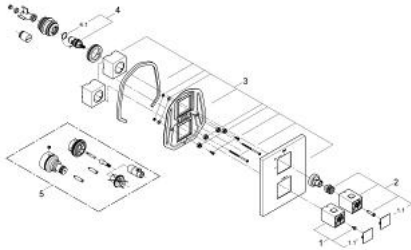

### PRODUCT DESCRIPTION

- Colour: chrome
- Set for final installation for
- GROHE Rapido T 35 500 000/35 050 000
- wall escutcheon with covered escutcheon- and shaft sealing, covered fixing
- GROHE LongLife finish
- GROHE SafeStop - safety button at 38°C
- GROHE SafeStop Plus - optional temperature limiter at 43°C included
- volume handle with GROHE EcoButton (economy button with individually adjustable economy stop)
- Carbodur ceramic headpart 1/2", 180°
- Without concealed body

### SPARE PARTS, April 2014 – now

1: Temperature control handle (Spare part-nr. 47958000)

1.1: Cover cap (Spare part-nr. 4795900M)

2: Shut-off handle (Spare part-nr. 47964000)

2.1: Cover cap (Spare part-nr. 4795900M)