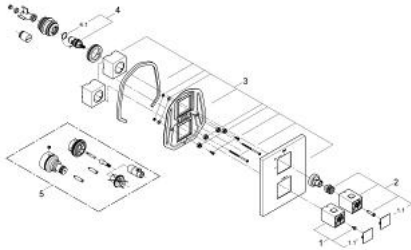

19 959 000 GROHTHERM CUBE THERMOSTATIC SHOWER MIXER

PRODUCT DESCRIPTION

- Colour: chrome
- Set for final installation for
- GROHE Rapido T 35 500 000/35 050 000
- wall escutcheon with covered escutcheon- and shaft sealing, covered fixing
- GROHE LongLife finish
- GROHE SafeStop - safety button at 38°C
- GROHE SafeStop Plus - optional temperature limiter at 43°C included
- volume handle with FlowControl Button (button with individually adjustable stop)
- Carbidur ceramic headpart 1/2", 180°
- Without concealed body

19 959 000 GROHTHERM CUBE THERMOSTATIC SHOWER MIXER

SPARE PARTS, April 2014 – now

1: Temperature control handle (Spare part-nr. 47958000)

1.1: Cover cap (Spare part-nr. 4795900M)

2: Shut-off handle (Spare part-nr. 47964000)

2.1: Cover cap (Spare part-nr. 4795900M)

3: Escutcheon (Spare part-nr. 47963000)

4: Ceramic cartridge (Spare part-nr. 45346000)

4.1: O-ring (18,2 x 1,7mm) (Spare part-nr. 0392400M)

5: Adapter (Spare part-nr. 12702000)

6: Extension kit (1 1/8") (Spare part-nr. 47780000)*

* Optional accessories