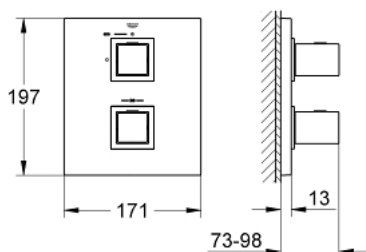

### PRODUCT DESCRIPTION

- Colour: chrome
- Set for final installation for
- GROHE Rapido T 35 500 000/35 050 000
- wall escutcheon with covered escutcheon- and shaft sealing, covered fixing
- GROHE LongLife finish
- GROHE SafeStop - safety button at 38°C
- GROHE SafeStop Plus - optional temperature limiter at 43°C included
- volume handle with GROHE EcoButton (economy button with individually adjustable economy stop)
- Carbodur ceramic headpart 1/2", 180°
- Without concealed body