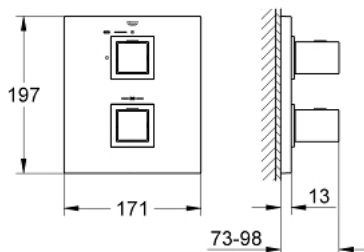

19 959 000 GROHTHERM CUBE THERMOSTATIC SHOWER MIXER

PRODUCT DESCRIPTION

- Colour: chrome
- Set for final installation for
- GROHE Rapido T 35 500 000/35 050 000
- wall escutcheon with covered escutcheon- and shaft sealing, covered fixing
- GROHE LongLife finish
- GROHE SafeStop - safety button at 38°C
- GROHE SafeStop Plus - optional temperature limiter at 43°C included
- volume handle with FlowControl Button (button with individually adjustable stop)
- Carbidur ceramic headpart 1/2", 180°
- Without concealed body

19 959 000 GROHTHERM CUBE THERMOSTATIC SHOWER MIXER

SPARE PARTS, April 2014 – now

1: Temperature control handle (Spare part-nr. 47958000)

1.1: Cover cap (Spare part-nr. 4795900M)

2: Shut-off handle (Spare part-nr. 47964000)