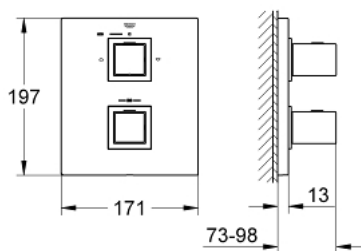

## 19 958 000 GROHTHERM CUBE THERMOSTAT WITH INTEGRATED 2-WAY DIVERTER FOR BATH OR SHOWER WITH MORE THAN ONE OUTLET

### PRODUCT DESCRIPTION

- Colour: chrome
- Set for final installation for
- GROHE Rapido T 35 500 000
- wall escutcheon with covered escutcheon- and shaft sealing, covered fixing
- GROHE LongLife finish
- GROHE SafeStop - safety button at 38°C
- GROHE SafeStop Plus - optional temperature limiter at 43°C included
- GROHE AquaDimmer with multiple function:
- FlowControl Button, one-button switch for full water flow to the shower
- Flow control
- Diverter: bath/shower
- Without concealed body