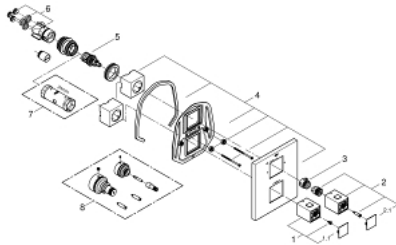

## 19 958 000 GROHTHERM CUBE THERMOSTAT WITH INTEGRATED 2-WAY DIVERTER FOR BATH OR SHOWER WITH MORE THAN ONE OUTLET

### PRODUCT DESCRIPTION

- Colour: chrome
- Set for final installation for
- GROHE Rapido T 35 500 000
- wall escutcheon with covered escutcheon- and shaft sealing, covered fixing
- GROHE LongLife finish
- GROHE SafeStop - safety button at 38°C
- GROHE SafeStop Plus - optional temperature limiter at 43°C included
- GROHE AquaDimmer with multiple function:
- FlowControl Button, one-button switch for full water flow to the shower
- Flow control
- Diverter: bath/shower
- Without concealed body

### SPARE PARTS, January 2013 – now

- 1: Temperature control handle (Spare part-nr. 47958000)
- 1.1: Cover cap (Spare part-nr. 4795900M)
- 2: Shut-off handle (Spare part-nr. 47960000)
- 2.1: Cover cap (Spare part-nr. 4795900M)
- 3: Stop ring (Spare part-nr. 47922000)
- 4: Escutcheon (Spare part-nr. 47961000)
- 5: Aquadimmer (Spare part-nr. 47364000)
- 6: Adapter (Spare part-nr. 12701000)
- 7: Socket Spanner (Spare part-nr. 19332000)\*
- 8: Extension kit (1 1/8") (Spare part-nr. 47781000)\*