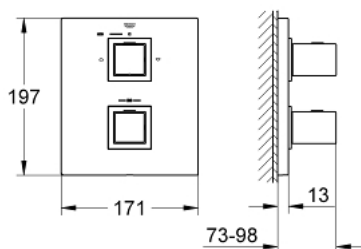

19 958 000 GROHTHERM CUBE THERMOSTAT WITH INTEGRATED 2-WAY DIVERTER FOR BATH OR SHOWER WITH MORE THAN ONE OUTLET

PRODUCT DESCRIPTION

- Colour: chrome
- Set for final installation for
- GROHE Rapido T 35 500 000
- wall escutcheon with covered escutcheon- and shaft sealing, covered fixing
- GROHE LongLife finish
- GROHE SafeStop - safety button at 38°C
- GROHE SafeStop Plus - optional temperature limiter at 43°C included
- GROHE AquaDimmer with multiple function:
- Integrated GROHE EcoButton (economy button with economy stop for shower)
- Flow control
- Diverter: bath/shower
- Without concealed body

19 958 000 GROHTHERM CUBE THERMOSTAT WITH INTEGRATED 2-WAY DIVERTER FOR BATH OR SHOWER WITH MORE THAN ONE OUTLET

SPARE PARTS, January 2013 – now

- 1: Temperature control handle (Spare part-nr. 47958000)
- 1.1: Cover cap (Spare part-nr. 4795900M)
- 2: Shut-off handle (Spare part-nr. 47960000)
- 2.1: Cover cap (Spare part-nr. 4795900M)
- 3: Stop ring (Spare part-nr. 47922000)
- 4: Escutcheon (Spare part-nr. 47961000)
- 5: Aquadimmer (Spare part-nr. 47364000)
- 6: Adapter (Spare part-nr. 12701000)
- 7: Socket Spanner (Spare part-nr. 19332000)*
- 8: Extension kit (1 1/8") (Spare part-nr. 47781000)*