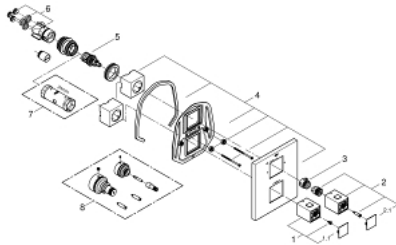

19 958 000 GROHTHERM CUBE THERMOSTAT WITH INTEGRATED 2-WAY DIVERTER FOR BATH OR SHOWER WITH MORE THAN ONE OUTLET

PRODUCT DESCRIPTION

- Colour: chrome
- Set for final installation for
- GROHE Rapido T 35 500 000
- wall escutcheon with covered escutcheon- and shaft sealing, covered fixing
- GROHE LongLife finish
- GROHE SafeStop - safety button at 38°C
- GROHE SafeStop Plus - optional temperature limiter at 43°C included
- GROHE AquaDimmer with multiple function:
- Integrated GROHE EcoButton (economy button with economy stop for shower)
- Flow control
- Diverter: bath/shower
- Without concealed body

19 958 000 GROHTHERM CUBE THERMOSTAT WITH INTEGRATED 2-WAY DIVERTER FOR BATH OR SHOWER WITH MORE THAN ONE OUTLET

SPARE PARTS, January 2013 – now

- 1: Temperature control handle (Spare part-nr. 47958000)
- 1.1: Cover cap (Spare part-nr. 4795900M)
- 2: Shut-off handle (Spare part-nr. 47960000)
- 2.1: Cover cap (Spare part-nr. 4795900M)
- 3: Stop ring (Spare part-nr. 47922000)
- 4: Escutcheon (Spare part-nr. 47961000)
- 5: Aquadimmer (Spare part-nr. 47364000)
- 6: Adapter (Spare part-nr. 12701000)
- 7: Socket Spanner (Spare part-nr. 19332000)*
- 8: Extension kit (1 1/8") (Spare part-nr. 47781000)*