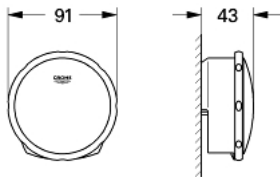

### PRODUCT DESCRIPTION

- Colour: chrome
- Set for final installation
- Consisting of:
  - Escutcheon
  - Supply part
  - Waste plug
  - fixing set
- in combination with Talentofill 28 990/28 991
- GROHE LongLife finish

## 19 952 000 TALENTOFILL INLET-, POP-UP AND WASTE-SYSTEM

**SPARE PARTS**, November 2006 – now

1: Plug (Spare part-nr. 06625000)