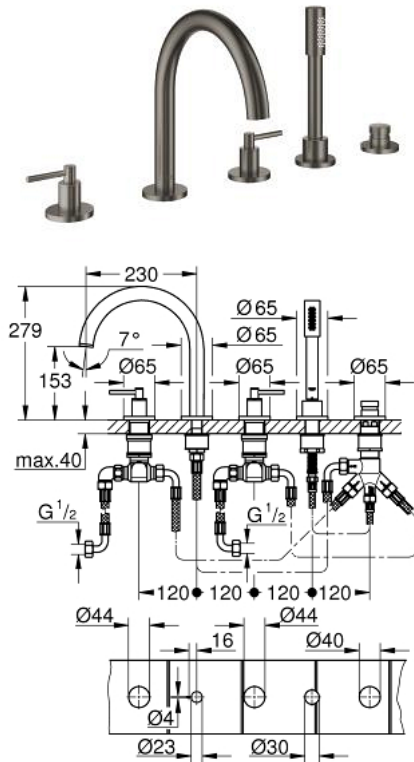

19 922 AL3 ATRIO FIVE-HOLE BATH COMBINATION

PRODUCT DESCRIPTION

- Colour: Brushed hard graphite
- Ceramic headparts 1/2", 90°
- GROHE LongLife finish
- Consisting of:
 - pre-assembled spout fixing
 - with lever handles
 - Bath spout with flow control and diverter
 - hand shower Rainshower Aqua 6.5 l/min
 - shower hose 2000 mm
 - Flexible connection hoses
 - Connection for shower hose
 - Protected against backflow
 - can be used with 29 037 002
 - Max Flow Rate (hand shower): 2.0 gpm (7.6 l/min)
 - Two different sets of caps included. One set with "H" and "C" marking, one set without marking.

19 922 AL3 ATRIO FIVE-HOLE BATH COMBINATION

SPARE PARTS, April 2017 – now

- 1: Lever Handle Bath (Spare part-nr. 18034AL3)
- 2: 180° Ceramic cartridge (right) (Spare part-nr. 45888000)
- 3: Valve seat (3/4") (Spare part-nr. 45345000)
- 4: Repl. shank fastener (Spare part-nr. 45444000)
- 5: Connection tube (Spare part-nr. 48019000)
- 6: 180° Ceramic cartridge (right) (Spare part-nr. 45887000)
- 7: Flow control (Spare part-nr. 13926000)
- 8: Connection tube (Spare part-nr. 48018000)
- 9: Dirt strainer (Spare part-nr. 0700200M)
- 10: Cone nut (Spare part-nr. 08864AL0)
- 11: Return spring (Spare part-nr. 00869000)
- 12: Metal shower hose (Spare part-nr. 28146000)
- 13: Diverter knob (Spare part-nr. 48411AL0)
- 14: 3-Way Diverter Valve & Trim (Spare part-nr. 45443000)
- 14.1: O-ring (6 x 2mm) (Spare part-nr. 0128300M)
- 14.2: O-ring (Spare part-nr. 0120500M)
- 15: Non-return valve (Spare part-nr. 08565000)
- 16: Connection tube (Spare part-nr. 07300000)
- 17: Socket Spanner (Spare part-nr. 19332000)*