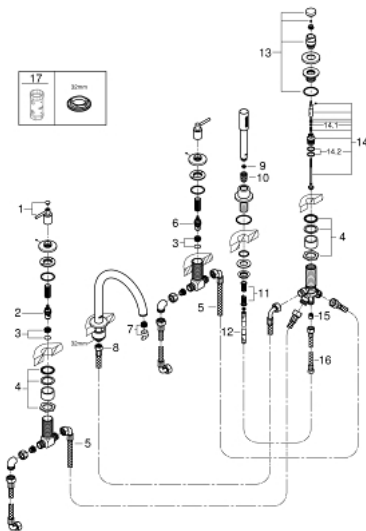

19 922 AL3 ATRIO FIVE-HOLE BATH COMBINATION

PRODUCT DESCRIPTION

- Colour: Brushed hard graphite
- Ceramic headparts 1/2", 90°
- GROHE LongLife finish
- Consisting of:
 - pre-assembled spout fixing
 - with lever handles
 - Bath spout with flow control and diverter
 - hand shower Rainshower Aqua 6.5 l/min
 - shower hose 2000 mm
 - Flexible connection hoses
 - Connection for shower hose
 - Protected against backflow
 - can be used with 29 037 002
 - Max Flow Rate (hand shower): 2.0 gpm (7.6 l/min)
 - Two different sets of caps included. One set with "H" and "C" marking, one set without marking.

19 922 AL3 ATRIO FIVE-HOLE BATH COMBINATION

SPARE PARTS, April 2017 – now

- 1: Lever Handle Bath (Spare part-nr. 18034AL3)
- 2: 180° Ceramic cartridge (right) (Spare part-nr. 45888000)
- 3: Valve seat (3/4") (Spare part-nr. 45345000)
- 4: Repl. shank fastener (Spare part-nr. 45444000)
- 5: Connection tube (Spare part-nr. 48019000)
- 6: 180° Ceramic cartridge (right) (Spare part-nr. 45887000)
- 7: Flow control (Spare part-nr. 13926000)
- 8: Connection tube (Spare part-nr. 48018000)
- 9: Dirt strainer (Spare part-nr. 0700200M)
- 10: Cone nut (Spare part-nr. 08864AL0)
- 11: Return spring (Spare part-nr. 00869000)
- 12: Metal shower hose (Spare part-nr. 28146000)
- 13: Diverter knob (Spare part-nr. 48411AL0)
- 14: 3-Way Diverter Valve & Trim (Spare part-nr. 45443000)
- 14.1: O-ring (6 x 2mm) (Spare part-nr. 0128300M)
- 14.2: O-ring (Spare part-nr. 0120500M)
- 15: Non-return valve (Spare part-nr. 08565000)
- 16: Connection tube (Spare part-nr. 07300000)
- 17: Socket Spanner (Spare part-nr. 19332000)*