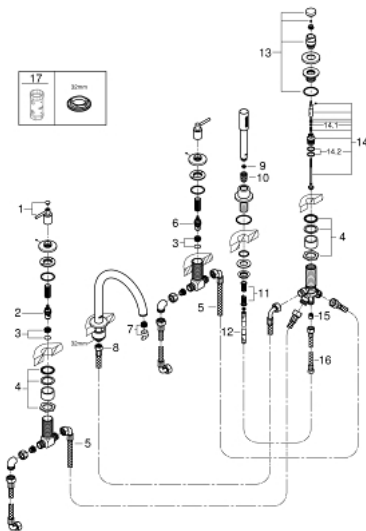

## 19 922 003 ATRIO FIVE-HOLE BATH COMBINATION

### PRODUCT DESCRIPTION

- Colour: chrome
- Ceramic headparts 1/2", 90°
- GROHE LongLife finish
- Consisting of:
  - pre-assembled spout fixing
  - with lever handles
  - Bath spout with flow control and diverter
  - hand shower Rainshower Aqua 6.5 l/min
  - shower hose 2000 mm
  - Flexible connection hoses
  - Connection for shower hose
  - Protected against backflow
  - can be used with 29 037 002
  - • Max Flow Rate (hand shower): 2.0 gpm (7.6 l/min)
  - Two different sets of caps included. One set with "H" and "C" marking, one set without marking.

### SPARE PARTS, April 2017 – now

- 1: Lever Handle Bath (Spare part-nr. 18034003)
- 2: 180° Ceramic cartridge (right) (Spare part-nr. 45888000)
- 3: Valve seat (3/4") (Spare part-nr. 45345000)
- 4: Repl. shank fastener (Spare part-nr. 45444000)
- 5: Connection tube (Spare part-nr. 48019000)
- 6: 180° Ceramic cartridge (right) (Spare part-nr. 45887000)
- 7: Flow control (Spare part-nr. 13926000)
- 8: Connection tube (Spare part-nr. 48018000)
- 9: Dirt strainer (Spare part-nr. 0700200M)
- 10: Cone nut (Spare part-nr. 08864000)
- 11: Return spring (Spare part-nr. 00869000)
- 12: Metal shower hose (Spare part-nr. 28146000)
- 13: Diverter knob (Spare part-nr. 48411000)
- 14: 3-Way Diverter Valve & Trim (Spare part-nr. 45443000)
- 14.1: O-ring (6 x 2mm) (Spare part-nr. 0128300M)
- 14.2: O-ring (Spare part-nr. 0120500M)
- 15: Non-return valve (Spare part-nr. 08565000)
- 16: Connection tube (Spare part-nr. 07300000)
- 17: Socket Spanner (Spare part-nr. 19332000)\*