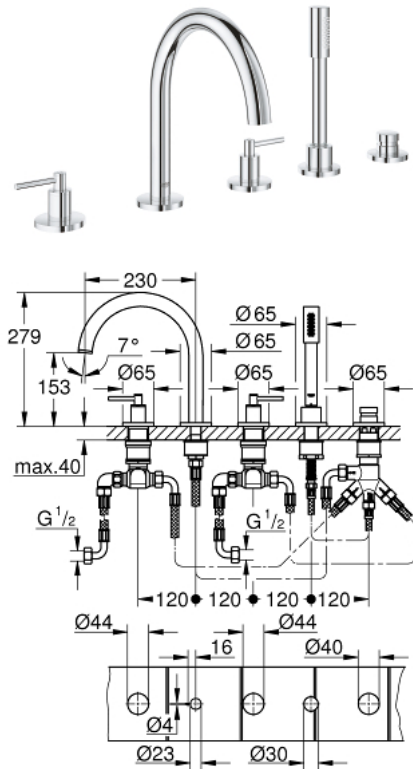

## 19 922 003 ATRIO FIVE-HOLE BATH COMBINATION

### PRODUCT DESCRIPTION

- Colour: chrome
- Ceramic headparts 1/2", 90°
- GROHE LongLife finish
- Consisting of:
  - pre-assembled spout fixing
  - with lever handles
  - Bath spout with flow control and diverter
  - hand shower Rainshower Aqua 6.5 l/min
  - shower hose 2000 mm
  - Flexible connection hoses
  - Connection for shower hose
  - Protected against backflow
  - can be used with 29 037 002
  - • Max Flow Rate (hand shower): 2.0 gpm (7.6 l/min)
  - Two different sets of caps included. One set with "H" and "C" marking, one set without marking.

### SPARE PARTS, April 2017 – now

- 1: Lever Handle Bath (Spare part-nr. 18034003)
- 2: 180° Ceramic cartridge (right) (Spare part-nr. 45888000)
- 3: Valve seat (3/4") (Spare part-nr. 45345000)
- 4: Repl. shank fastener (Spare part-nr. 45444000)
- 5: Connection tube (Spare part-nr. 48019000)
- 6: 180° Ceramic cartridge (right) (Spare part-nr. 45887000)
- 7: Flow control (Spare part-nr. 13926000)
- 8: Connection tube (Spare part-nr. 48018000)
- 9: Dirt strainer (Spare part-nr. 0700200M)
- 10: Cone nut (Spare part-nr. 08864000)
- 11: Return spring (Spare part-nr. 00869000)
- 12: Metal shower hose (Spare part-nr. 28146000)
- 13: Diverter knob (Spare part-nr. 48411000)
- 14: 3-Way Diverter Valve & Trim (Spare part-nr. 45443000)
- 14.1: O-ring (6 x 2mm) (Spare part-nr. 0128300M)
- 14.2: O-ring (Spare part-nr. 0120500M)
- 15: Non-return valve (Spare part-nr. 08565000)
- 16: Connection tube (Spare part-nr. 07300000)
- 17: Socket Spanner (Spare part-nr. 19332000)\*