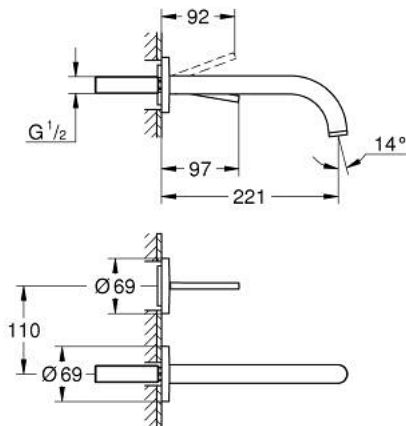

19 918 AL3 ATRIO TWO-HOLE BASIN MIXER JOYSTICK

PRODUCT DESCRIPTION

- Colour: Brushed hard graphite
- Wall mounted
- trim set for use with rough-in set 23 429 000
- Without concealed body
- GROHE FeatherControl Joystick cartridge
- GROHE LongLife finish
- 5.7 l/min laminar mousseur
- Center distance 4 5/16" (110 mm)
- projection 221 mm

19 918 AL3 ATRIO TWO-HOLE BASIN MIXER JOYSTICK

SPARE PARTS, April 2017 – now

1: Flow straightener (Spare part-nr. 48408000)

2: Extension kit (1") (Spare part-nr. 46901000)*

* Optional accessories