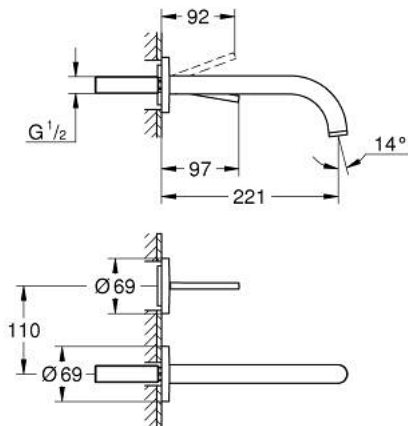

19 918 AL3 ATRIO TWO-HOLE BASIN MIXER JOYSTICK

PRODUCT DESCRIPTION

- Colour: Brushed hard graphite
- Wall mounted
- trim set for use with rough-in set 23 429 000
- Without concealed body
- GROHE FeatherControl Joystick cartridge
- GROHE LongLife finish
- GROHE EcoJoy 5.7 l/min laminar mousseur
- Center distance 4 5/16" (110 mm)
- projection 221 mm

19 918 AL3 ATRIO TWO-HOLE BASIN MIXER JOYSTICK

SPARE PARTS, April 2017 – now

1: Flow straightener (Spare part-nr. 48408000)

2: Extension kit (1") (Spare part-nr. 46901000)*

* Optional accessories