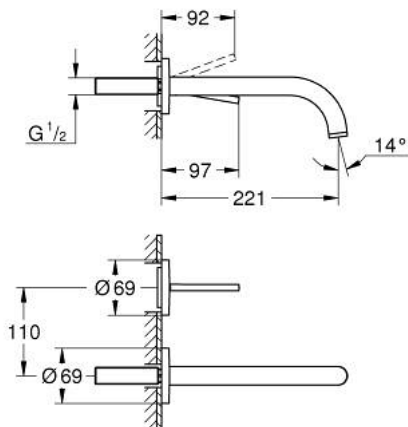

## 19 918 003 ATRIO TWO-HOLE BASIN MIXER JOYSTICK

### PRODUCT DESCRIPTION

- Colour: chrome
- Wall mounted
- trim set for use with rough-in set 23 429 000
- Without concealed body
- GROHE FeatherControl Joystick cartridge
- GROHE LongLife finish
- 5.7 l/min laminar mousseur
- Center distance 4 5/16" (110 mm)
- projection 221 mm

## 19 918 003 ATRIO TWO-HOLE BASIN MIXER JOYSTICK

**SPARE PARTS**, April 2017 – now

1: Flow straightener (Spare part-nr. 48408000)

2: Extension kit (1") (Spare part-nr. 46901000)\*

\* Optional accessories