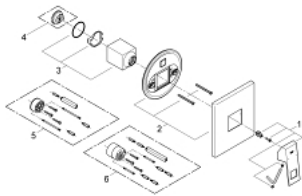

19 898 000 EUROCUBE SINGLE-LEVER SHOWER MIXER

SPARE PARTS, September 2010 – now

- 1: Lever (Spare part-nr. 46782000)
- 2: Escutcheon (Spare part-nr. 46781000)
- 3: Cap (Spare part-nr. 46784000)
- 4: Temperature limiter (Spare part-nr. 46375000)*
- 5: Extension for Volume Control (Spare part-nr. 46807000)*
- 6: Extension for Volume Control (Spare part-nr. 46808000)*

* Optional accessories