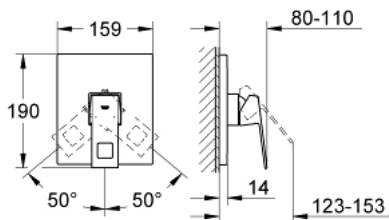

### PRODUCT DESCRIPTION

- Colour: chrome
- trim set for use with rough-in box 33 963 001, 33 964 001, 33 965 001
- Without concealed body
- Metal lever
- GROHE LongLife finish
- Escutcheon- and shaft-sealing
- Metal escutcheon
- Covered fixing