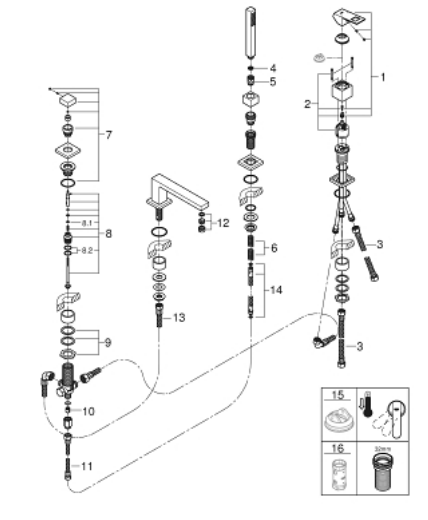

19 897 001 EUROCUBE FOUR-HOLE SINGLE-LEVER BATH COMBINATION

PRODUCT DESCRIPTION

- Colour: chrome
- GROHE SilkMove 46 mm ceramic cartridge
- GROHE LongLife finish
- Consisting of:
 - pre-assembled spout fixing
 - single lever mixer operating element
 - Metal lever
 - Bath inlet with mousseur
 - Bath/shower diverter
 - Hand shower Euphoria Cube+ 6.6 l/min
 - metal shower hose 2000 mm (always chrome for any colour of the set)
 - Flexible connection hoses
 - Protected against backflow
 - min. recommended pressure 1.0 bar

19 897 001 EUROCUBE FOUR-HOLE SINGLE-LEVER BATH COMBINATION

SPARE PARTS, March 2019 – now

- 1: Lever (Spare part-nr. 46782000)
- 2: Cartridge (Spare part-nr. 46048000)
- 3: Connection tube (Spare part-nr. 07227000)
- 4: Dirt strainer (Spare part-nr. 0700200M)
- 5: Cone nut (Spare part-nr. 08864000)
- 6: Return spring (Spare part-nr. 00869000)
- 7: Diverter knob (Spare part-nr. 48126000)
- 8: 3-Way Diverter Valve & Trim (Spare part-nr. 45443000)
- 8.1: O-ring (6 x 2mm) (Spare part-nr. 0128300M)
- 8.2: O-ring (Spare part-nr. 0120500M)
- 9: Repl. shank fastener (Spare part-nr. 45444000)
- 10: Non-return valve (Spare part-nr. 08565000)
- 11: Connection tube (Spare part-nr. 07300000)
- 12: Flow control (Spare part-nr. 13922000)
- 13: Connection tube (Spare part-nr. 48018000)
- 14: Metal shower hose (Spare part-nr. 28146000)
- 15: Temperature limiter (Spare part-nr. 46375000)*
- 16: Socket Spanner (Spare part-nr. 19332000)*