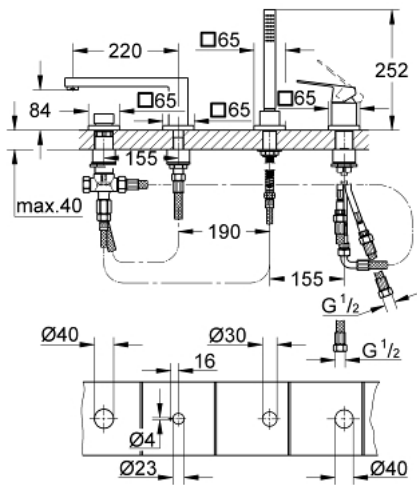

19 897 001 EUROCUBE FOUR-HOLE SINGLE-LEVER BATH COMBINATION

PRODUCT DESCRIPTION

- Colour: chrome
- GROHE SilkMove 46 mm ceramic cartridge
- GROHE LongLife finish
- Consisting of:
 - pre-assembled spout fixing
 - single lever mixer operating element
 - Metal lever
 - Bath inlet with mousseur
 - Bath/shower diverter
 - Hand shower Euphoria Cube+ 6.6 l/min
 - metal shower hose 2000 mm (always chrome for any colour of the set)
 - Flexible connection hoses
 - Protected against backflow
 - min. recommended pressure 1.0 bar

19 897 001 EUROCUBE FOUR-HOLE SINGLE-LEVER BATH COMBINATION

SPARE PARTS, March 2019 – now

- 1: Lever (Spare part-nr. 46782000)
- 2: Cartridge (Spare part-nr. 46048000)
- 3: Connection tube (Spare part-nr. 07227000)
- 4: Dirt strainer (Spare part-nr. 0700200M)
- 5: Cone nut (Spare part-nr. 08864000)
- 6: Return spring (Spare part-nr. 00869000)
- 7: Diverter knob (Spare part-nr. 48126000)
- 8: 3-Way Diverter Valve & Trim (Spare part-nr. 45443000)
- 8.1: O-ring (6 x 2mm) (Spare part-nr. 0128300M)
- 8.2: O-ring (Spare part-nr. 0120500M)
- 9: Repl. shank fastener (Spare part-nr. 45444000)
- 10: Non-return valve (Spare part-nr. 08565000)
- 11: Connection tube (Spare part-nr. 07300000)
- 12: Flow control (Spare part-nr. 13922000)
- 13: Connection tube (Spare part-nr. 48018000)
- 14: Metal shower hose (Spare part-nr. 28146000)
- 15: Temperature limiter (Spare part-nr. 46375000)*
- 16: Socket Spanner (Spare part-nr. 19332000)*