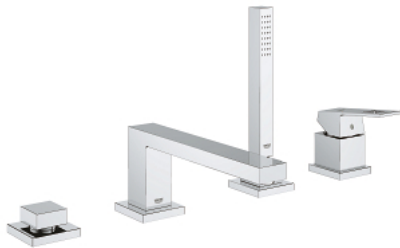

19 897 001 EUROCUBE FOUR-HOLE SINGLE-LEVER BATH COMBINATION

PRODUCT DESCRIPTION

- Colour: chrome
- GROHE SilkMove 46 mm ceramic cartridge
- GROHE LongLife finish
- Consisting of:
 - pre-assembled spout fixing
 - single lever mixer operating element
 - Metal lever
 - Bath inlet with mousseur
 - Bath/shower diverter
 - Hand shower Euphoria Cube+ 6.6 l/min
 - metal shower hose 2000 mm (always chrome for any colour of the set)
 - Flexible connection hoses
 - Protected against backflow
 - min. recommended pressure 1.0 bar

19 897 001 EUROCUBE FOUR-HOLE SINGLE-LEVER BATH COMBINATION

SPARE PARTS, March 2019 – now

- 1: Lever (Spare part-nr. 46782000)
- 2: Cartridge (Spare part-nr. 46048000)
- 3: Connection tube (Spare part-nr. 07227000)
- 4: Dirt strainer (Spare part-nr. 0700200M)
- 5: Cone nut (Spare part-nr. 08864000)
- 6: Return spring (Spare part-nr. 00869000)
- 7: Diverter knob (Spare part-nr. 48126000)
- 8: 3-Way Diverter Valve & Trim (Spare part-nr. 45443000)
- 8.1: O-ring (6 x 2mm) (Spare part-nr. 0128300M)
- 8.2: O-ring (Spare part-nr. 0120500M)
- 9: Repl. shank fastener (Spare part-nr. 45444000)
- 10: Non-return valve (Spare part-nr. 08565000)
- 11: Connection tube (Spare part-nr. 07300000)
- 12: Flow control (Spare part-nr. 13922000)
- 13: Connection tube (Spare part-nr. 48018000)
- 14: Metal shower hose (Spare part-nr. 28146000)
- 15: Temperature limiter (Spare part-nr. 46375000)*
- 16: Socket Spanner (Spare part-nr. 19332000)*