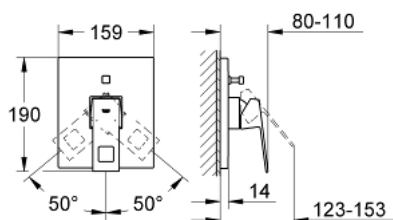

19 896 000 EUROCUBE SINGLE-LEVER BATH MIXER

PRODUCT DESCRIPTION

- Colour: chrome
- trim set for use with rough-in box 33 963 001 or 33 965 001
- Without concealed body
- Metal lever
- GROHE LongLife finish
- Automatic diverter: bath/shower
- Escutcheon- and shaft-sealing
- Metal escutcheon
- Covered fixing

19 896 000 EUROCUBE SINGLE-LEVER BATH MIXER

SPARE PARTS, September 2010 – now

- 1: Lever (Spare part-nr. 46782000)
 - 2: Escutcheon (Spare part-nr. 46783000)
 - 3: Cap (Spare part-nr. 46784000)
 - 4: Repl. Conversion kit (Spare part-nr. 46785000)
 - 5: Temperature limiter (Spare part-nr. 46375000)*
 - 6: Extension for Volume Control (Spare part-nr. 46807000)*
 - 7: Extension for Volume Control (Spare part-nr. 46808000)*
- * Optional accessories