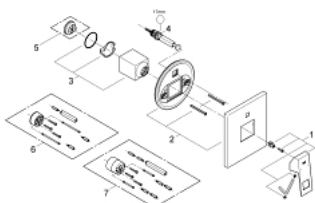

19 896 000 EUROCUBE SINGLE-LEVER BATH MIXER

PRODUCT DESCRIPTION

- Colour: chrome
- trim set for use with rough-in box 33 963 001 or 33 965 001
- Without concealed body
- Metal lever
- GROHE LongLife finish
- Automatic diverter: bath/shower
- Escutcheon- and shaft-sealing
- Metal escutcheon
- Covered fixing

19 896 000 EUROCUBE SINGLE-LEVER BATH MIXER

SPARE PARTS, September 2010 – now

- 1: Lever (Spare part-nr. 46782000)
 - 2: Escutcheon (Spare part-nr. 46783000)
 - 3: Cap (Spare part-nr. 46784000)
 - 4: Repl. Conversion kit (Spare part-nr. 46785000)
 - 5: Temperature limiter (Spare part-nr. 46375000)*
 - 6: Extension for Volume Control (Spare part-nr. 46807000)*
 - 7: Extension for Volume Control (Spare part-nr. 46808000)*
- * Optional accessories