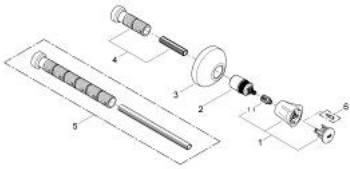

19 809 001 COSTA L CONCEALED VALVE EXPOSED PART

PRODUCT DESCRIPTION

- Colour: chrome
- trim set for 35 028 000
- For GROHE concealed valves, 1/2", 3/4", 1"
- 20-80 mm
- Escutcheon with wall sealing
- Screwable
- Metal handle
- Heat-insulated
- marking: red
- GROHE LongLife finish

19 809 001 COSTA L CONCEALED VALVE EXPOSED PART

SPARE PARTS, February 2008 – now

- 1: Handle (Spare part-nr. 45994000)
- 1.1: Snap insert (Spare part-nr. 0538600M)
- 2: Extension for spindle (Spare part-nr. 45204000)
- 3: Escutcheon (Spare part-nr. 45219000)
- 4: Extension kit (3 1/8") (Spare part-nr. 45202000)
- 5: Extension-set (7 7/8") (Spare part-nr. 45203000)*
- 6: Screw for Costa/Avina products (Spare part-nr. 48013000)*