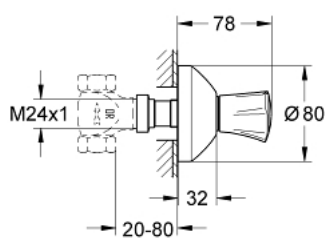

19 809 001 COSTA L CONCEALED VALVE EXPOSED PART

PRODUCT DESCRIPTION

- Colour: chrome
- trim set for 35 028 000
- For GROHE concealed valves, 1/2", 3/4", 1"
- 20-80 mm
- Escutcheon with wall sealing
- Screwable
- Metal handle
- Heat-insulated
- marking: red
- GROHE LongLife finish

19 809 001 COSTA L CONCEALED VALVE EXPOSED PART

SPARE PARTS, February 2008 – now

- 1: Handle (Spare part-nr. 45994000)
- 1.1: Snap insert (Spare part-nr. 0538600M)
- 2: Extension for spindle (Spare part-nr. 45204000)
- 3: Escutcheon (Spare part-nr. 45219000)
- 4: Extension kit (3 1/8") (Spare part-nr. 45202000)
- 5: Extension-set (7 7/8") (Spare part-nr. 45203000)*
- 6: Screw for Costa/Avina products (Spare part-nr. 48013000)*