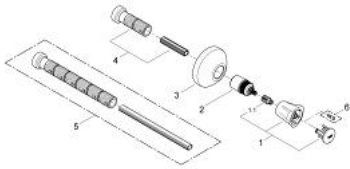

19 808 001 COSTA L CONCEALED VALVE EXPOSED PART

PRODUCT DESCRIPTION

- Colour: chrome
- trim set for 35 028 000
- For GROHE concealed valves, 1/2", 3/4", 1"
- 20-80 mm
- Escutcheon with wall sealing
- Screwable
- Metal handle
- Heat-insulated
- marking: blue
- GROHE LongLife finish

19 808 001 COSTA L CONCEALED VALVE EXPOSED PART

SPARE PARTS, June 2007 – now

- 1: Handle (Spare part-nr. 45994000)
- 1.1: Snap insert (Spare part-nr. 0538600M)
- 2: Extension for spindle (Spare part-nr. 45204000)
- 3: Escutcheon (Spare part-nr. 45219000)
- 4: Extension kit (3 1/8") (Spare part-nr. 45202000)
- 5: Extension-set (7 7/8") (Spare part-nr. 45203000)*
- 6: Screw for Costa/Avina products (Spare part-nr. 48013000)*