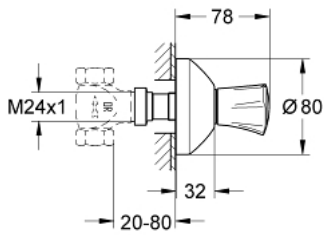

19 808 001 COSTA L CONCEALED VALVE EXPOSED PART

PRODUCT DESCRIPTION

- Colour: chrome
- trim set for 35 028 000
- For GROHE concealed valves, 1/2", 3/4", 1"
- 20-80 mm
- Escutcheon with wall sealing
- Screwable
- Metal handle
- Heat-insulated
- marking: blue
- GROHE LongLife finish

19 808 001 COSTA L CONCEALED VALVE EXPOSED PART

SPARE PARTS, June 2007 – now

- 1: Handle (Spare part-nr. 45994000)
- 1.1: Snap insert (Spare part-nr. 0538600M)
- 2: Extension for spindle (Spare part-nr. 45204000)
- 3: Escutcheon (Spare part-nr. 45219000)
- 4: Extension kit (3 1/8") (Spare part-nr. 45202000)
- 5: Extension-set (7 7/8") (Spare part-nr. 45203000)*
- 6: Screw for Costa/Avina products (Spare part-nr. 48013000)*