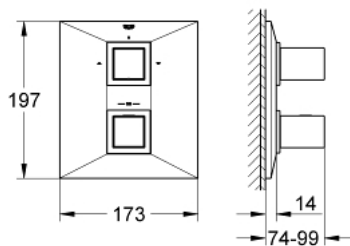

19 792 000 ALLURE BRILLIANT THERMOSTAT WITH INTEGRATED 2-WAY DIVERTER FOR BATH OR SHOWER WITH MORE THAN ONE OUTLET

PRODUCT DESCRIPTION

- Colour: chrome
- Set for final installation for
- GROHE Rapido T 35 500 000
- Without concealed body
- GROHE LongLife finish
- GROHE SafeStop Plus - optional temperature limiter at 43°C included
- Aquadimmer with multiple function
- Flow control
- diverter for 2 outlets
- Wall escutcheon with GROHE FastFixation (covered escutcheon and shaft sealing, covered fixing)
- Metal handles

19 792 000 ALLURE BRILLIANT THERMOSTAT WITH INTEGRATED 2-WAY DIVERTER FOR BATH OR SHOWER WITH MORE THAN ONE OUTLET

SPARE PARTS, April 2014 – now

- 1: Temperature control handle (Spare part-nr. 47839000)
- 1.1: Cap (Spare part-nr. 4784000M)
- 2: Handle for shut-off valve (Spare part-nr. 47842000)
- 2.1: Cap (Spare part-nr. 4784000M)
- 3: Stop ring (Spare part-nr. 47843000)
- 4: Escutcheon (Spare part-nr. 47844000)
- 5: Aquadimmer (Spare part-nr. 47364000)
- 6: Adapter (Spare part-nr. 12701000)
- 7: Extension kit (1 1/8") (Spare part-nr. 47781000)*
- 8: Socket Spanner (Spare part-nr. 19332000)*