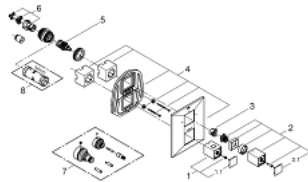

19 792 000 ALLURE BRILLIANT THERMOSTAT WITH INTEGRATED 2-WAY DIVERTER FOR BATH OR SHOWER WITH MORE THAN ONE OUTLET

PRODUCT DESCRIPTION

- Colour: chrome
- Set for final installation for
- GROHE Rapido T 35 500 000
- Without concealed body
- GROHE LongLife finish
- GROHE SafeStop Plus - optional temperature limiter at 43°C included
- Aquadimmer with multiple function
- Flow control
- diverter for 2 outlets
- Wall escutcheon with GROHE FastFixation (covered escutcheon and shaft sealing, covered fixing)
- Metal handles

19 792 000 ALLURE BRILLIANT THERMOSTAT WITH INTEGRATED 2-WAY DIVERTER FOR BATH OR SHOWER WITH MORE THAN ONE OUTLET

SPARE PARTS, April 2014 – now

- 1: Temperature control handle (Spare part-nr. 47839000)
- 1.1: Cap (Spare part-nr. 4784000M)
- 2: Handle for shut-off valve (Spare part-nr. 47842000)
- 2.1: Cap (Spare part-nr. 4784000M)
- 3: Stop ring (Spare part-nr. 47843000)
- 4: Escutcheon (Spare part-nr. 47844000)
- 5: Aquadimmer (Spare part-nr. 47364000)
- 6: Adapter (Spare part-nr. 12701000)
- 7: Extension kit (1 1/8") (Spare part-nr. 47781000)*
- 8: Socket Spanner (Spare part-nr. 19332000)*