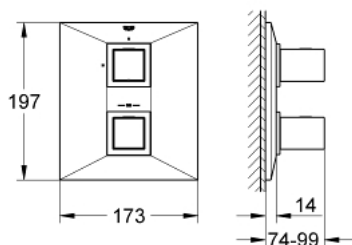

19 791 000 ALLURE BRILLIANT THERMOSTATIC SHOWER MIXER

PRODUCT DESCRIPTION

- Colour: chrome
- Set for final installation for
- GROHE Rapido T 35 500 000/35 050 000
- Without concealed body
- GROHE LongLife finish
- GROHE SafeStop Plus - optional temperature limiter at 43°C included
- volume handle with FlowControl Button (button with individually adjustable stop)
- 1/2" ceramic cartridges (180° turn)
- Wall escutcheon with GROHE FastFixation (covered escutcheon and shaft sealing, covered fixing)
- Metal handles

19 791 000 ALLURE BRILLIANT THERMOSTATIC SHOWER MIXER

SPARE PARTS, April 2014 – now

1: Temperature control handle (Spare part-nr. 47839000)

1.1: Cap (Spare part-nr. 4784000M)

2: Escutcheon (Spare part-nr. 47841000)