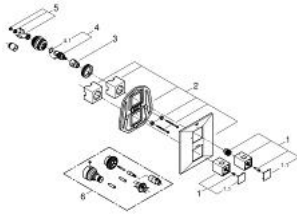

19 791 000 ALLURE BRILLIANT THERMOSTATIC SHOWER MIXER

PRODUCT DESCRIPTION

- Colour: chrome
- Set for final installation for
- GROHE Rapido T 35 500 000/35 050 000
- Without concealed body
- GROHE LongLife finish
- GROHE SafeStop Plus - optional temperature limiter at 43°C included
- volume handle with FlowControl Button (button with individually adjustable stop)
- 1/2" ceramic cartridges (180° turn)
- Wall escutcheon with GROHE FastFixation (covered escutcheon and shaft sealing, covered fixing)
- Metal handles

19 791 000 ALLURE BRILLIANT THERMOSTATIC SHOWER MIXER

SPARE PARTS, April 2014 – now

1: Temperature control handle (Spare part-nr. 47839000)

1.1: Cap (Spare part-nr. 4784000M)

2: Escutcheon (Spare part-nr. 47841000)

3: Stop (Spare part-nr. 10093000)

4: Ceramic cartridge (Spare part-nr. 45346000)

4.1: O-ring (18,2 x 1,7mm) (Spare part-nr. 0392400M)

5: Adapter (Spare part-nr. 12702000)

6: Extension kit (1 1/8") (Spare part-nr. 47780000)*